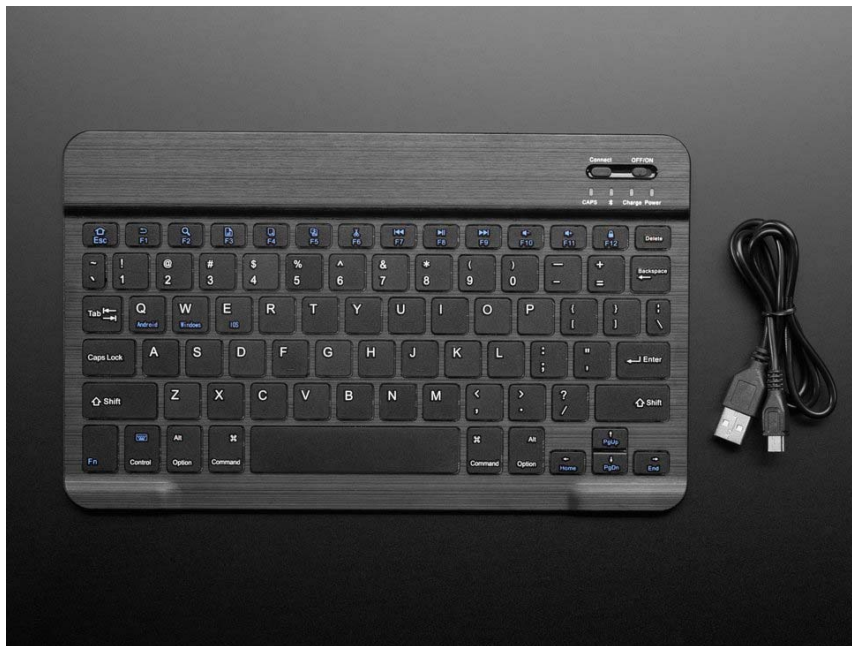

10" Bluetooth Keyboard – Black

PRODUCT ID: 3600

Description

Add a slim, lightweight Bluetooth keyboard that is neither too big, nor too small for your computer project! We've found the "just right" Goldilocks-size keyboard, a mere 9.6" x 5.8" x 0.2"!

This keyboard has helpful indicator lights for Caps Lock, Bluetooth, Charge, and Power. It makes a great typing interface for a computer, especially for tablets, phones, boards and computers with built-in Bluetooth support, such as the Raspberry Pi 3 and the Pi Zero W.

USB charging cable included. Initial charge takes about two hours.

Technical Details

Product Dimensions: 246.0mm x 148.0mm x 6.4mm / 9.7" x 5.8" x 0.3"

Product Weight: 184.3g / 6.5oz