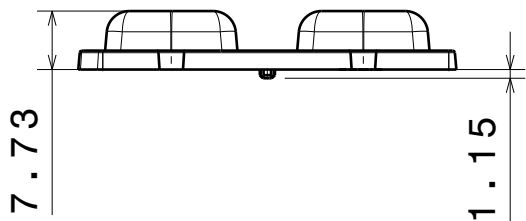

D

C

B

A

4

4

Bottom view
Scale: 1:1

Isometric view
Scale: 1:1

3

3

Front view
Scale: 1:1

Rear view
Scale: 1:1

2

2

| INDEX | PART NO | DESCRIPTION | MATERIAL | COLOUR |
|-------|---------|------------------|----------|--------|
| 1 | C15217 | STRADA-2x2-CAT-B | PMMA | |

Tolerances if not otherwise shown
According to DIN ISO 2768-1
Linear measures:
Up to 30mm class M, otherwise class C.
According to DIN ISO 2768-2
Form and position: class L

LEDiL

Ledil Oy
Salorankatu 10
FIN 24240 SALO
Finland

A4

C15217

SCALE 1:1 WEIGHT 20,91 g SHEET 1/1

D

A

1

1