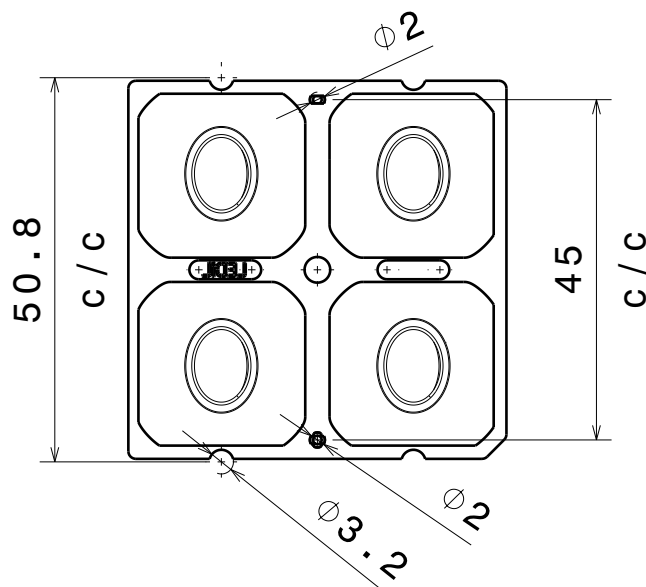

D

C

B

A

4

4

Bottom view
Scale: 1:1

Isometric view
Scale: 1:1

3

3

Front view
Scale: 1:1

Rear view
Scale: 1:1

2

2

| INDEX | PART NO | DESCRIPTION | MATERIAL | COLOUR |
|-------|---------|------------------|----------|--------|
| 1 | C15217 | STRADA-2x2-CAT-B | PMMA | |

Tolerances if not otherwise shown
According to DIN ISO 2768-1
Linear measures:
Up to 30mm class M, otherwise class C.
According to DIN ISO 2768-2
Form and position: class L

LEDiL

Ledil Oy
Salorankatu 10
FIN 24240 SALO
Finland

A4

C15217

SCALE 1:1 WEIGHT 20,91 g SHEET 1/1

D

A

1

1