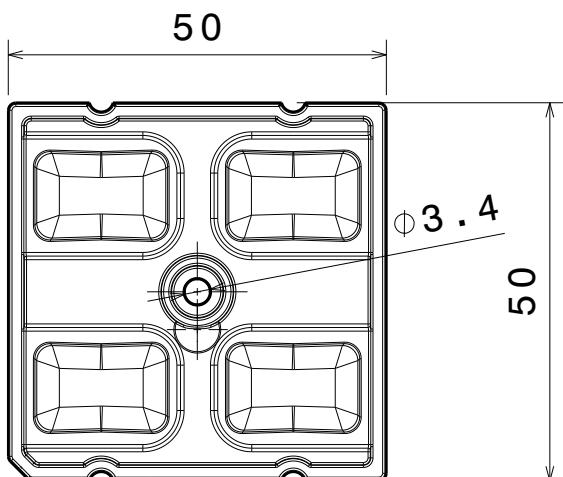

D

C

B

A

4

4

Bottom view
Scale: 1:1

Isometric view
Scale: 1:1

3

3

Front view
Scale: 1:1

Rear view
Scale: 1:1

2

2

| INDEX | PART NO | DESCRIPTION | MATERIAL | COLOUR |
|-------|---------|------------------|----------|--------|
| 1 | C15217 | STRADA-2x2-CAT-B | PMMA | |

Tolerances if not otherwise shown
According to DIN ISO 2768-1
Linear measures:
Up to 30mm class M, otherwise class C.
According to DIN ISO 2768-2
Form and position: class L

LEDiL

Ledil Oy
Salorankatu 10
FIN 24240 SALO
Finland

A4

C15217

SCALE 1:1 WEIGHT 20,91 g SHEET 1/1

D

A

1

1