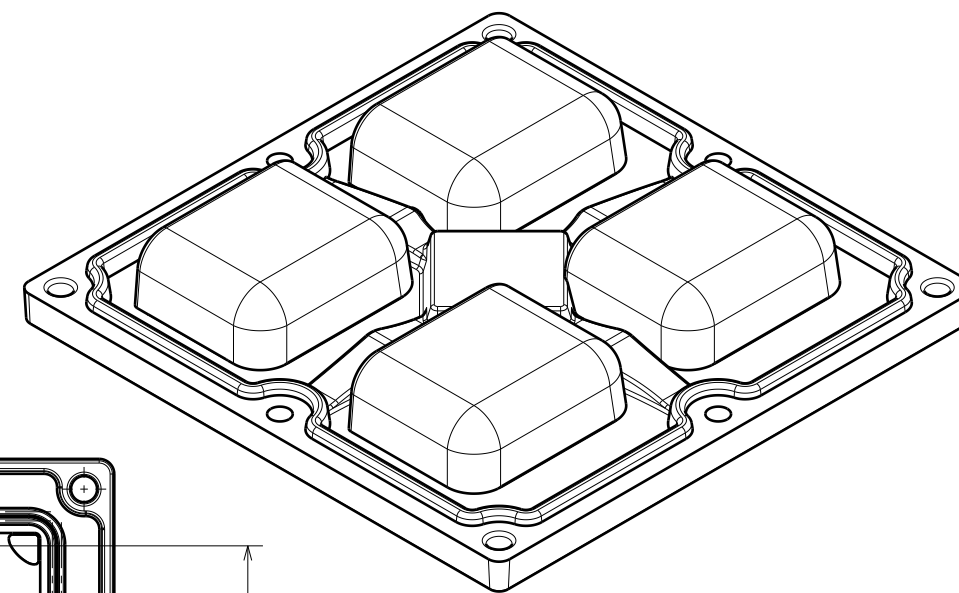

Bottom view
Scale: 1:1

Isometric view
Scale: 1:1

Front view
Scale: 1:1

Rear view
Scale: 1:1

INDEX	PART NO	DESCRIPTION	MATERIAL	COLOUR
1	C15768	STRADA-2X2MX-8-T2-S	PMMA	
	C15757	STRADA-2X2MX-8-SEAL	Silicone	

Tolerances if not otherwise shown
According to DIN ISO 2768-1
Linear measures:
Up to 30mm class M, otherwise class C.
According to DIN ISO 2768-2
Form and position: class L

LEDiL LediL Oy
Salorankatu 10
FIN 24240 SALO
Finland

THIRD ANGLE PROJECTION:

DRAWING TITLE
CS15769_STRADA-2X2MX-8-T2-S

This drawing is the property
of LEDiL Oy. It may not be
reproduced, copied or
communicated without a written
agreement with LEDiL Oy.

SIZE	PART NUMBER	
A3	CS15769	
SCALE	1:1	WEIGHT 46,4 g
SHEET		1/1