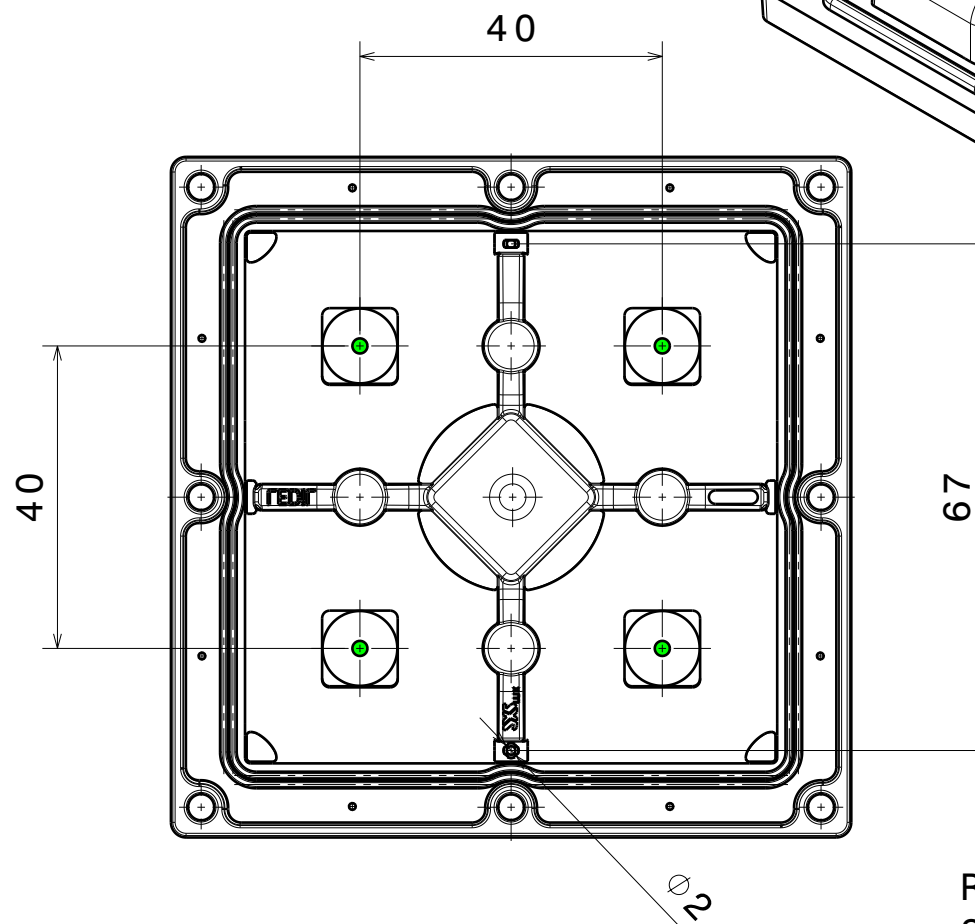

Bottom view
Scale: 1:1

Isometric view
Scale: 1:1

Front view
Scale: 1:1

Rear view
Scale: 1:1

INDEX	PART NO	DESCRIPTION	MATERIAL	COLOUR
1	C15768	STRADA-2X2MX-8-T2-S	PMMA	
	C15757	STRADA-2X2MX-8-SEAL	Silicone	

Tolerances if not otherwise shown
According to DIN ISO 2768-1
Linear measures:
Up to 30mm class M, otherwise class C.
According to DIN ISO 2768-2
Form and position: class L

LEDiL LediL Oy
Salorankatu 10
FIN 24240 SALO
Finland

THIRD ANGLE PROJECTION:

DRAWING TITLE
CS15769_STRADA-2X2MX-8-T2-S

This drawing is the property
of LEDiL Oy. It may not be
reproduced, copied or
communicated without a written
agreement with LEDiL Oy.

SIZE	PART NUMBER	
A3	CS15769	
SCALE	1:1	WEIGHT 46,4 g
SHEET		1/1