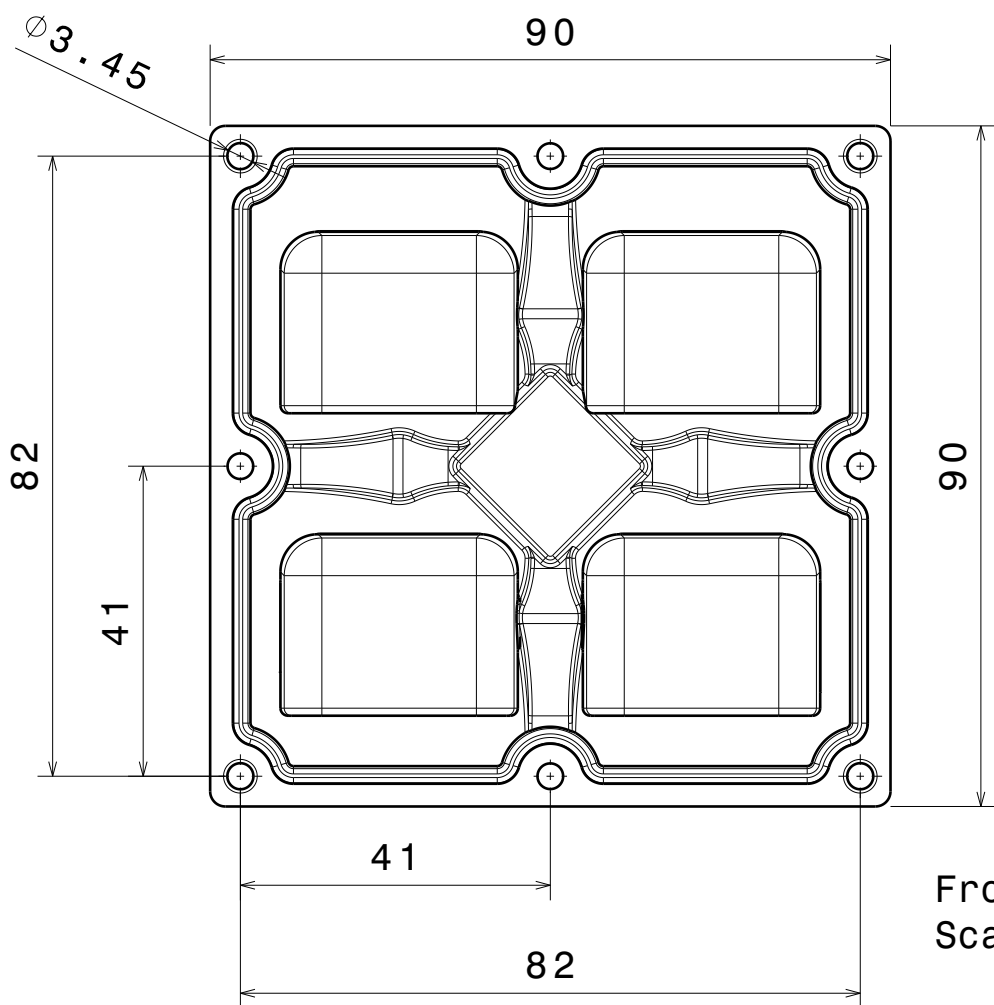

Bottom view
Scale: 1:1

Isometric view
Scale: 1:1

Front view
Scale: 1:1

Rear view
Scale: 1:1

INDEX	PART NO	DESCRIPTION	MATERIAL	COLOUR
1	C15768	STRADA-2X2MX-8-T2-S	PMMA	
	C15757	STRADA-2X2MX-8-SEAL	Silicone	

Tolerances if not otherwise shown
According to DIN ISO 2768-1
Linear measures:
Up to 30mm class M, otherwise class C.
According to DIN ISO 2768-2
Form and position: class L

LEDiL LediL Oy
Salorankatu 10
FIN 24240 SALO
Finland

THIRD ANGLE PROJECTION:

DRAWING TITLE
CS15769_STRADA-2X2MX-8-T2-S

This drawing is the property
of LEDiL Oy. It may not be
reproduced, copied or
communicated without a written
agreement with LEDiL Oy.

SIZE	PART NUMBER	
A3	CS15769	
SCALE	1:1	WEIGHT 46,4 g
SHEET		1/1