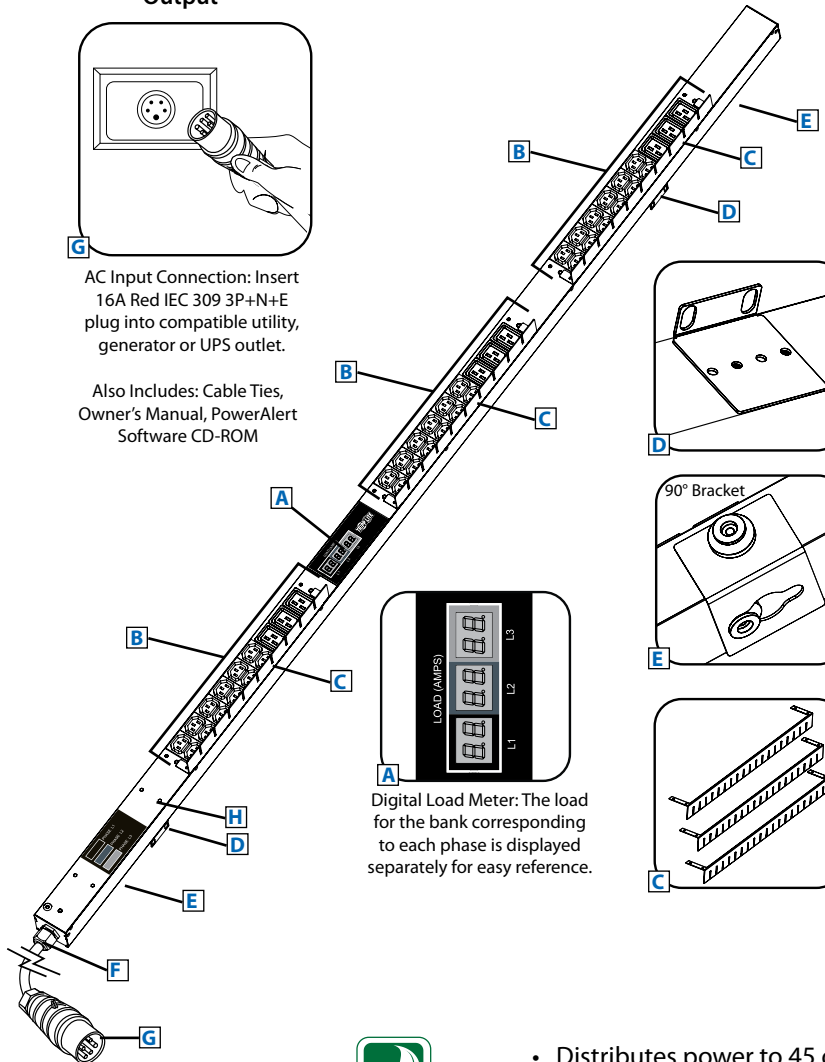

Digital Load
Meter

0U
Rackmount

Toolless
Mounting
Buttons

- A** Digital Load Meter
- B** C13 and C19 Outlets
- C** Removable Cord Retention Brackets
- D** Removable Mounting Brackets
- E** Toolless Mounting Buttons with Removable 90° Rotation Brackets
- F** 6-ft. Input Power Cord
- G** 16A Red IEC 309 3P+N+E
- H** Durable Metal Case

AC Input Connection: Insert 16A Red IEC 309 3P+N+E plug into compatible utility, generator or UPS outlet.

Also Includes: Cable Ties, Owner's Manual, PowerAlert Software CD-ROM

Note: Installed 17.67 mm toolless mounting buttons can be replaced with included 14.17 mm buttons for additional compatibility.

Digital Load Meter: The load for the bank corresponding to each phase is displayed separately for easy reference.

Specifications

Model	PDU3XMV6G20
Voltage	415/400/380V 3-Phase Input/ 240/230/200V Single-Phase Output
Frequency	50/60Hz
Load Capacity	11.5/11/10.5kW
Input Plug	16A Red IEC 309 3P+N+E
Input Cord Length	6 ft.
Outlets	45 (36 C13 / 9 C19)
Primary Mounting Option	0U (Vertical) Rackmount
Unit Weight &	9.0 lbs / 70 x 1.93 x 2.2 in.
Dimensions (H x W x D)	See next page for detailed unit measurements.
Certifications	Tested to UL 60950-1, CE (EN60950-1), Class A, NOM, ROHS

Tripp Lite has a policy of continuous improvement. Specifications are subject to change without notice.

- Distributes power to 45 outlets (12 C13 and 3 C19 per phase)
- Displays load for output phase in real time
- Perfect for rackmount server, network and telecom applications