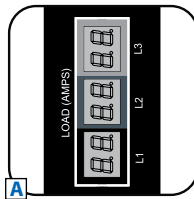

Digital Load
Meter

0U
Rackmount

Toolless
Mounting
Buttons

- A** Digital Load Meter
- B** C13 and C19 Outlets
- C** Removable Cord Retention Brackets
- D** Removable Mounting Brackets
- E** Toolless Mounting Buttons with Removable 90° Rotation Brackets
- F** 6-ft. Input Power Cord
- G** 16A Red IEC 309 3P+N+E
- H** Durable Metal Case

AC Input Connection: Insert 16A Red IEC 309 3P+N+E plug into compatible utility, generator or UPS outlet.

Also Includes: Cable Ties, Owner's Manual, PowerAlert Software CD-ROM

Note: Installed 17.67 mm toolless mounting buttons can be replaced with included 14.17 mm buttons for additional compatibility.

Digital Load Meter: The load for the bank corresponding to each phase is displayed separately for easy reference.

Specifications

Model	PDU3XMV6G20
Voltage	415/400/380V 3-Phase Input/ 240/230/200V Single-Phase Output
Frequency	50/60Hz
Load Capacity	11.5/11/10.5kW
Input Plug	16A Red IEC 309 3P+N+E
Input Cord Length	6 ft.
Outlets	45 (36 C13 / 9 C19)
Primary Mounting Option	0U (Vertical) Rackmount
Unit Weight &	9.0 lbs / 70 x 1.93 x 2.2 in.
Dimensions (H x W x D)	See next page for detailed unit measurements.
Certifications	Tested to UL 60950-1, CE (EN60950-1), Class A, NOM, ROHS

Tripp Lite has a policy of continuous improvement. Specifications are subject to change without notice.

- Distributes power to 45 outlets (12 C13 and 3 C19 per phase)
- Displays load for output phase in real time
- Perfect for rackmount server, network and telecom applications