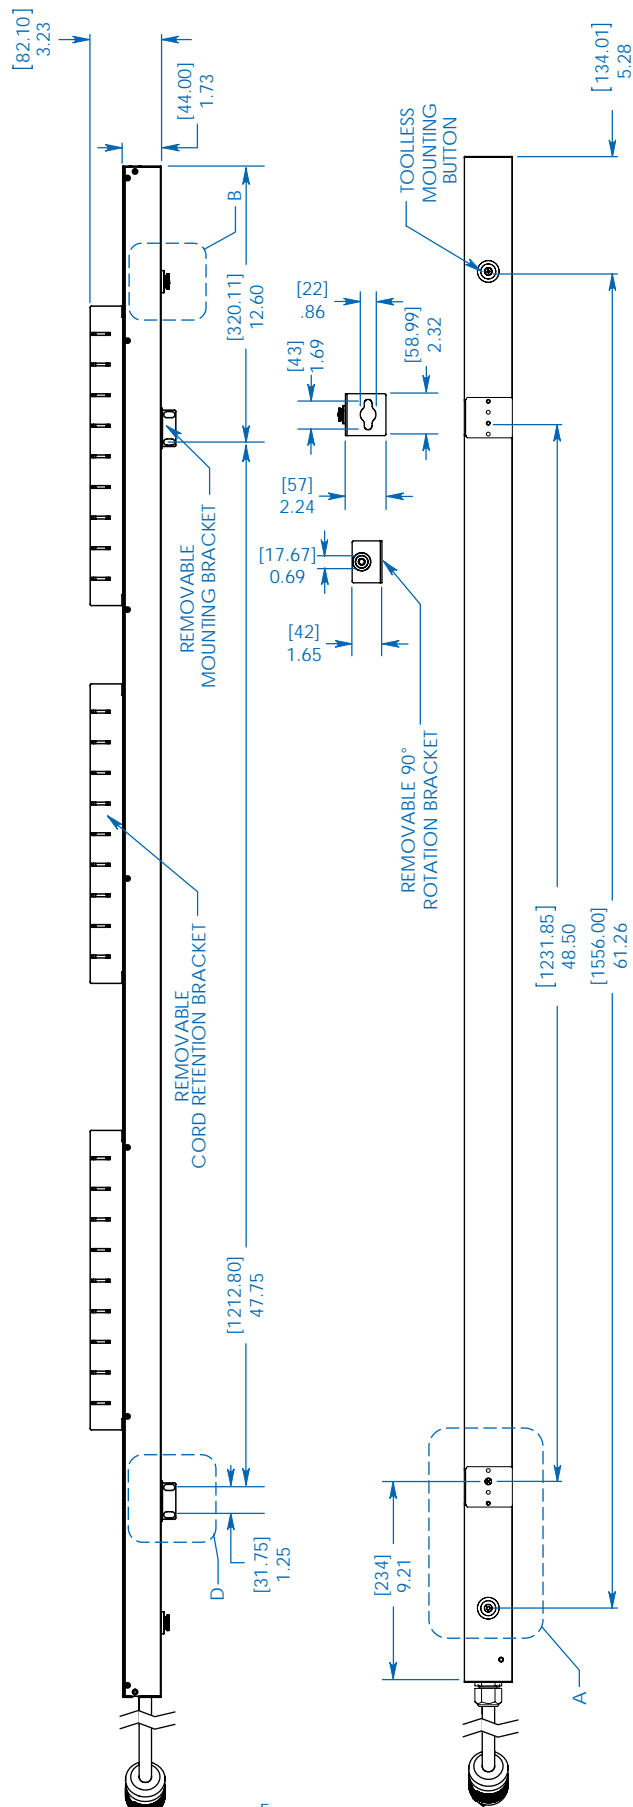

MODEL:
PDU3XMV6G20

1111 W. 35th Street
Chicago, IL 60609 USA
773.869.1234

www.tripplite.com

Dimensions: [mm] INCHES

Tripp Lite has a policy of continuous improvement. Specifications are subject to change without notice.