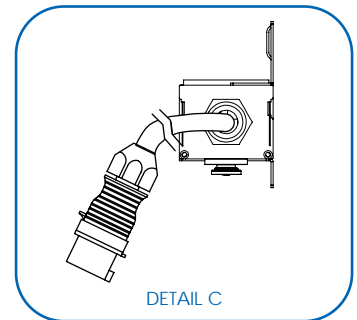

MODEL:
PDU3XMV6G20

1111 W. 35th Street
Chicago, IL 60609 USA
773.869.1234

www.tripplite.com

Dimensions: [mm] INCHES

Tripp Lite has a policy of continuous improvement. Specifications are subject to change without notice.