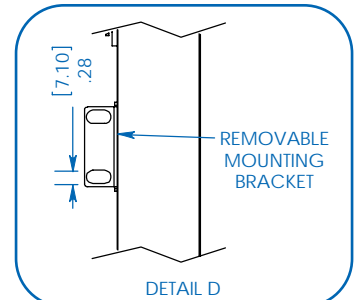

MODEL:
PDU3XMV6G20

1111 W. 35th Street
Chicago, IL 60609 USA
773.869.1234

www.tripplite.com

Dimensions: [mm] INCHES

Tripp Lite has a policy of continuous improvement. Specifications are subject to change without notice.