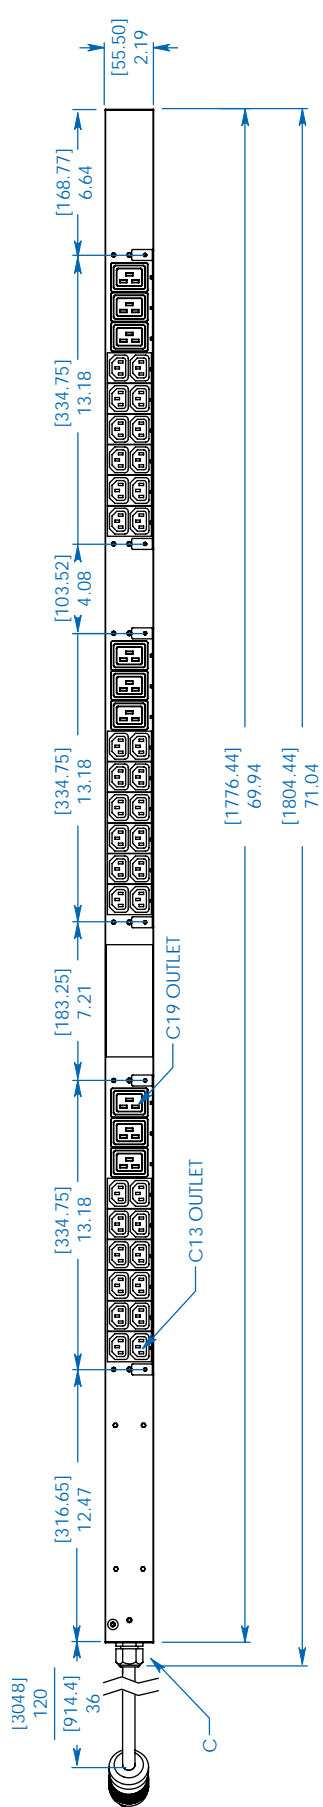

MODEL:
PDU3XMV6G20

1111 W. 35th Street
Chicago, IL 60609 USA
773.869.1234

www.tripplite.com

Dimensions: [mm] INCHES

Tripp Lite has a policy of continuous improvement. Specifications are subject to change without notice.