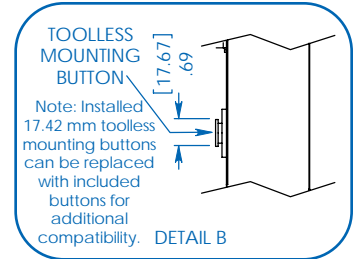

MODEL:
PDU3XMV6G20

1111 W. 35th Street
Chicago, IL 60609 USA
773.869.1234

www.tripplite.com

Dimensions: [mm] INCHES

Tripp Lite has a policy of continuous improvement. Specifications are subject to change without notice.