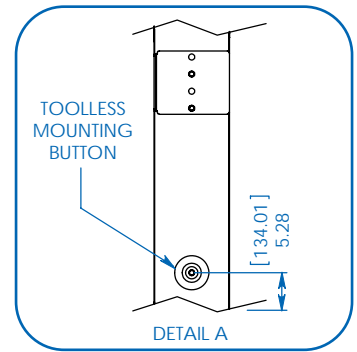

MODEL:
PDU3XMV6G20

1111 W. 35th Street
Chicago, IL 60609 USA
773.869.1234

www.tripplite.com

Dimensions: [mm] INCHES

Tripp Lite has a policy of continuous improvement. Specifications are subject to change without notice.