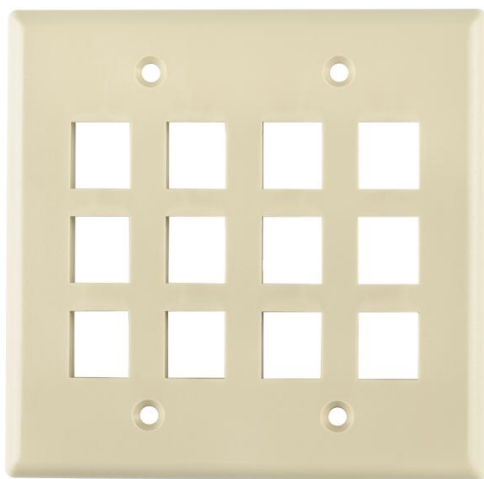

Specification Sheet

Part Number: FPDG12-I

Dual Gang 12 Port Flush Mount Faceplate, ABS 94V-0, Ivory, 1/pkg

Article Number

854-39225

Type

FPDG12

Color

Ivory (IV)

Features & Benefits

- Faceplate easily snaps into standard modular furniture openings and accommodate modular jacks and multimedia modules, providing solutions for voice, coax, audio, video and fiber applications.

Quantity Per

bag

Product Description

HellermannTyton standard faceplates are easily configured, allowing for additions, deletions or changes to connections. This smooth finish, flush mount faceplate enables quick and easy installations. Offered in single gang and dual gang styles, HellermannTyton standard faceplates are offered in 1, 2, 3, 4, 6 and 12 port configurations.

Short Description

Dual Gang 12 Port Flush Mount Faceplate, ABS 94V-0, Ivory, 1/pkg

Global Part Name

FPDG12

Technical Description

Dual Gang 12 Port Flush Mount Faceplate, Ivory

Port Count

12