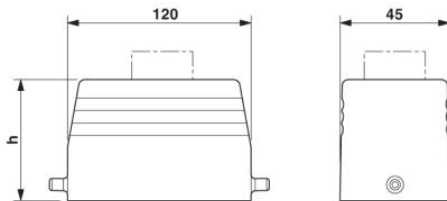

Length	120 mm
Housing type	Sleeve housings
Locking type	for single locking latch
Cable exit	Lateral
Type of the screw connection	1x M40
Degree of protection	IP65
Ambient temperature (operation)	-40 °C ... 125 °C
Housing material	Aluminum, die-cast
Housing surface material	Powder-coated, gray

Diagrams/Drawings

Dimensioned drawing