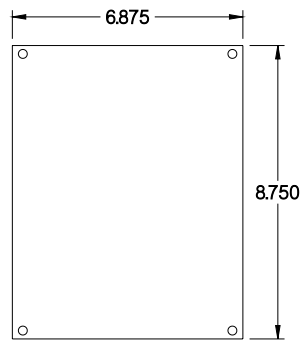

PART No. 1414N4SSI

for more information visit
www.hammfg.com
Data subject to change without notice

TOP VIEW

ISOMETRIC VIEW

BACK VIEW

LEFT SIDE VIEW

FRONT VIEW

RIGHT SIDE VIEW

INNER PANEL

BOTTOM VIEW