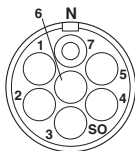

RC-06S1N12Z500 - 1593993

Technical data

Cable seal data

Max. cable diameter	10 mm

Environmental Product Compliance

China RoHS	Environmentally Friendly Use Period = 50
	For details about hazardous substances go to tab "Downloads", Category "Manufacturer's declaration"

Drawings

Schematic diagram