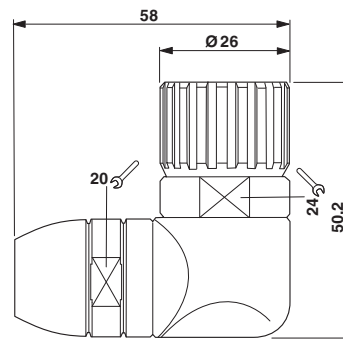

RC-06S1N12Z500 - 1593993

Technical data

Cable seal data

Max. cable diameter	10 mm

Environmental Product Compliance

China RoHS	Environmentally Friendly Use Period = 50
	For details about hazardous substances go to tab "Downloads", Category "Manufacturer's declaration"

Drawings

Dimensional drawing

Approvals

Approvals

Approvals

EAC

Ex Approvals

Approval details

EAC		B.01742