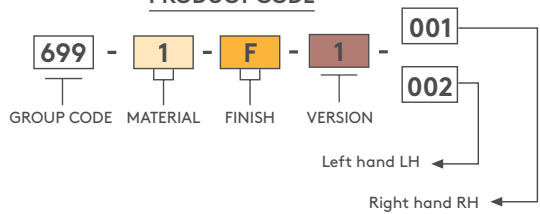

FLAT HINGES

LIFT-OFF HINGE

699

- Concealed mounting screws prevent external access to hinge
- Designed for plain/flush-mounted doors
- Suitable for left- and right-hand applications

APPLICATIONS
Electric panels, built-in covers

MATERIAL
BODY: Zamak DIN-EN 1774-ZnAl4Cu1
PIN: Stainless Steel

PRODUCT CODE

MATERIAL	M	FINISH	F
Zamak	1	Zinc plated	3
		Black coated	2