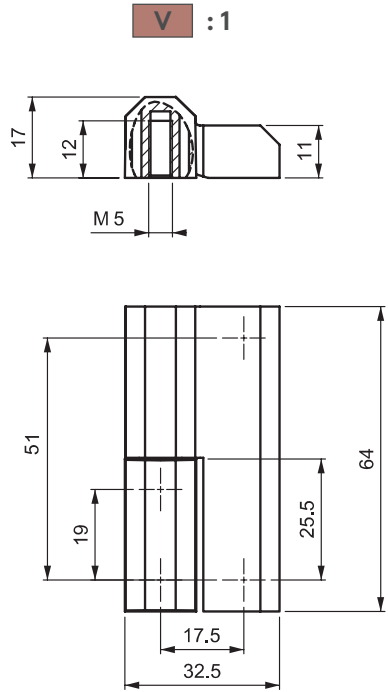

FLAT HINGES

LIFT-OFF HINGE

699

- Concealed mounting screws prevent external access to hinge
- Designed for plain/flush-mounted doors
- Suitable for left- and right-hand applications

APPLICATIONS
Electric panels, built-in covers

MATERIAL
BODY: Zamak DIN-EN 1774-ZnAl4Cu1
PIN: Stainless Steel

PRODUCT CODE

MATERIAL	M	FINISH	F
Zamak	1	Zinc plated	3
		Black coated	2