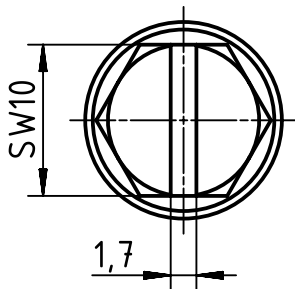

X (2:1)

 All Dimensions in mm Original Size DIN A4	Scale	Free size tol.			Ref.
	1:2				Sub. TB 09 40 024 0811 v. 26.08.99
 All rights reserved Department EL PD - DE	Created by	Inspected by	Standardisation	Date	State
	FINKEV	GERB	TIEMANNA	2015-11-13	Final Release
HARTING Electric GmbH & Co. KG D-32339 Espelkamp	Title				Doc-Key / ECM-Nr.
	Han 24HPR Hood w/o Pg-Screw locking				100200133/UGD/004/B 500000094.164
Type	Number	Rev.	Page		
TB	09 40 024 0811	B	1/1		