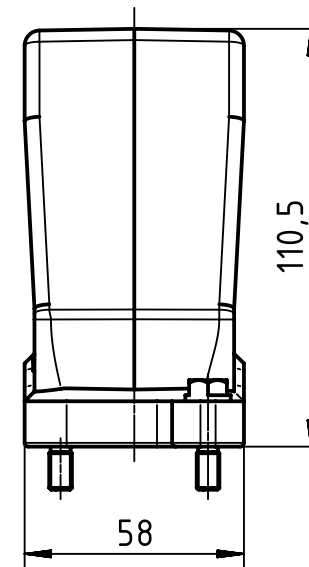

X (2:1)

 All Dimensions in mm Original Size DIN A4	Scale	Free size tol.			Ref.
	1:2				Sub. TB 09 40 024 0811 v. 26.08.99
 All rights reserved Department EL PD - DE	Created by	Inspected by	Standardisation	Date	State
	FINKEV	GERB	TIEMANNA	2015-11-13	Final Release
HARTING Electric GmbH & Co. KG D-32339 Espelkamp	Title				Doc-Key / ECM-Nr.
	Han 24HPR Hood w/o Pg-Screw locking				100200133/UGD/004/B 500000094.164
Type	Number	Rev.	Page		
TB	09 40 024 0811	B	1/1		