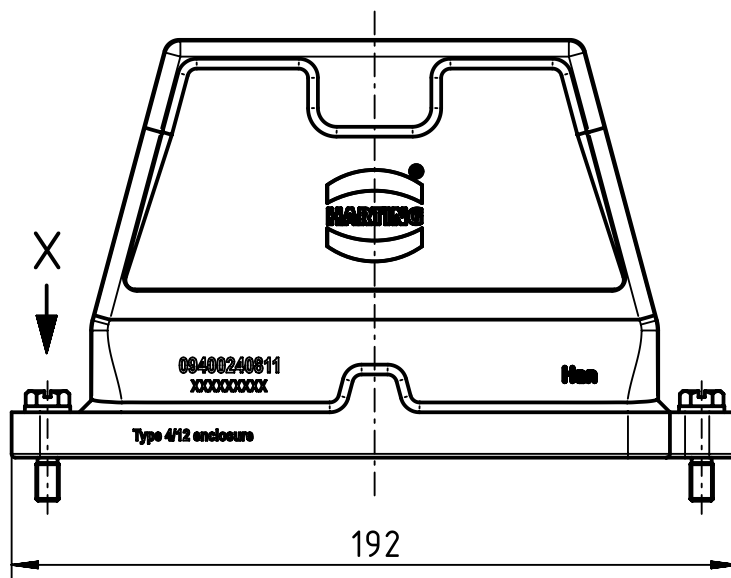

X (2:1)

 All Dimensions in mm Original Size DIN A4	Scale	Free size tol.			Ref.
	1:2				Sub. TB 09 40 024 0811 v. 26.08.99
 All rights reserved Department EL PD - DE	Created by	Inspected by	Standardisation	Date	State
	FINKEV	GERB	TIEMANNA	2015-11-13	Final Release
HARTING Electric GmbH & Co. KG D-32339 Espelkamp	Title				Doc-Key / ECM-Nr.
	Han 24HPR Hood w/o Pg-Screw locking				100200133/UGD/004/B 500000094.164
Type	Number	Rev.	Page		
TB	09 40 024 0811	B	1/1		