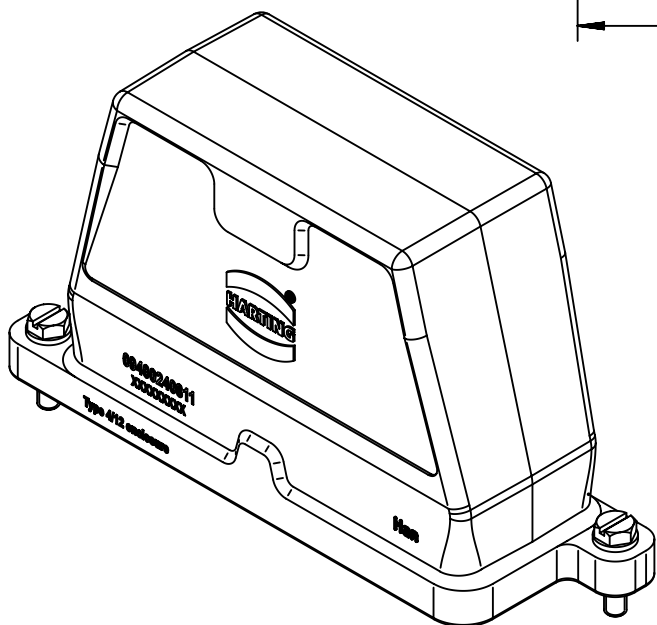

X (2:1)

 All Dimensions in mm Original Size DIN A4	Scale	Free size tol.			Ref.
	1:2				Sub. TB 09 40 024 0811 v. 26.08.99
 All rights reserved Department EL PD - DE	Created by	Inspected by	Standardisation	Date	State
	FINKEV	GERB	TIEMANNA	2015-11-13	Final Release
HARTING Electric GmbH & Co. KG D-32339 Espelkamp	Title				Doc-Key / ECM-Nr.
	Han 24HPR Hood w/o Pg-Screw locking				100200133/UGD/004/B 500000094.164
Type	Number	Rev.	Page		
TB	09 40 024 0811	B	1/1		