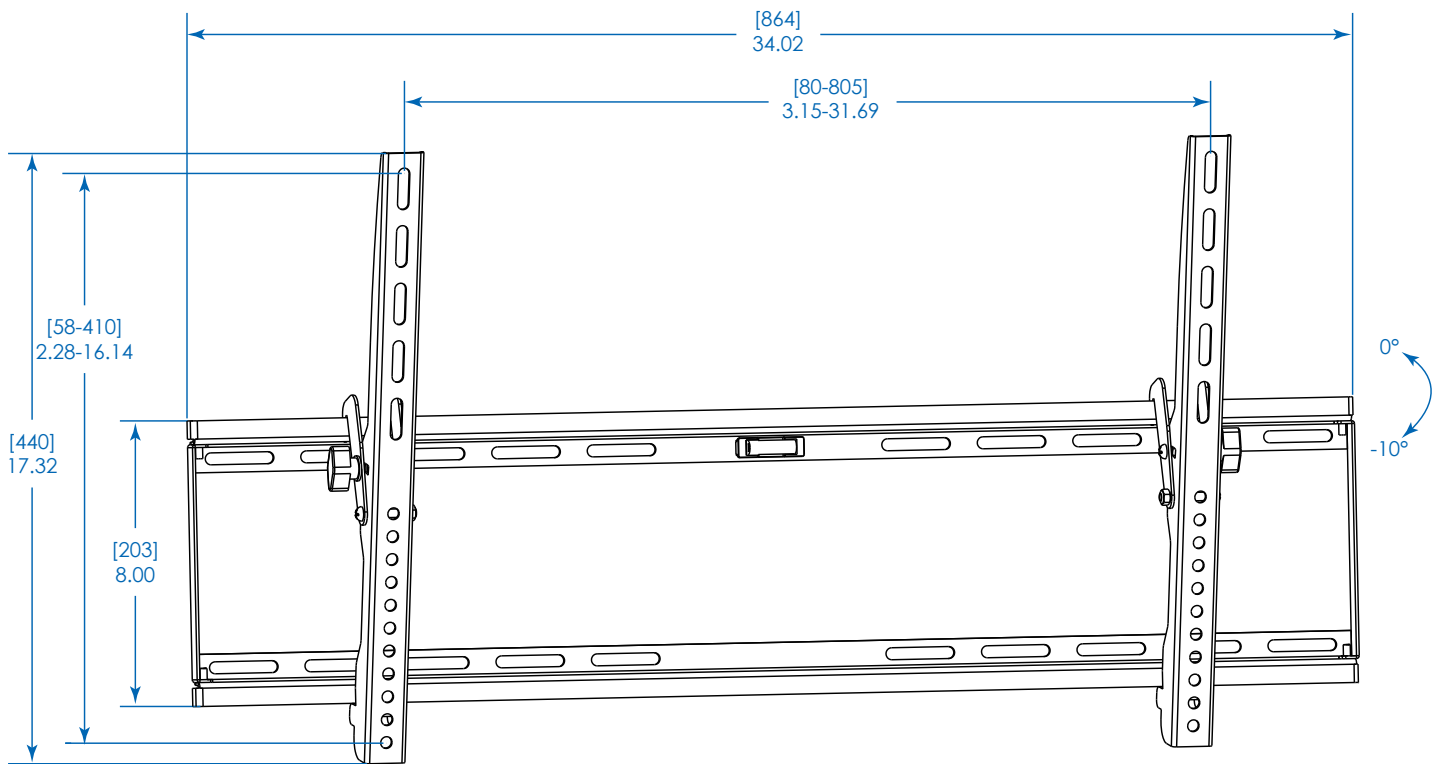

# DWT3770X

## Tilt Wall Mount for 37" to 70" Displays

Dimensions: [mm] INCHES

Tripp Lite has a policy of continuous improvement. Specifications are subject to change without notice.

1111 W. 35th Street  
Chicago, IL 60609 USA  
773.869.1234  
[www.tripplite.com](http://www.tripplite.com)