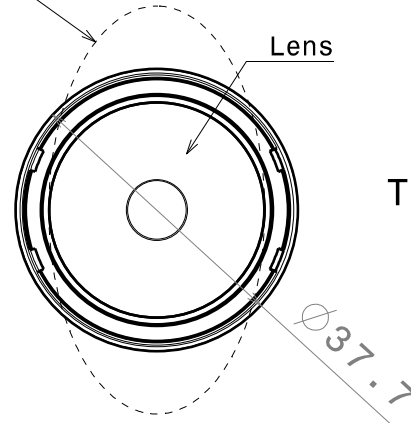

D

C

B

A

4

Isometric view

Front view

Oval beam direction

Top view

Materials:
 Lens PMMA
 Holder PC, BLACK
 Tape Pu foam

This drawing is our property.
 It can't be reproduced
 or communicated without
 our written agreement.

Ledil Oy
 Tehdaskatu 13
 FIN-24100 SALO
 Finland

DATE

12.4.2012

SIZE

A4

DRAWING NUMBER

REV

1

DESIGNED BY