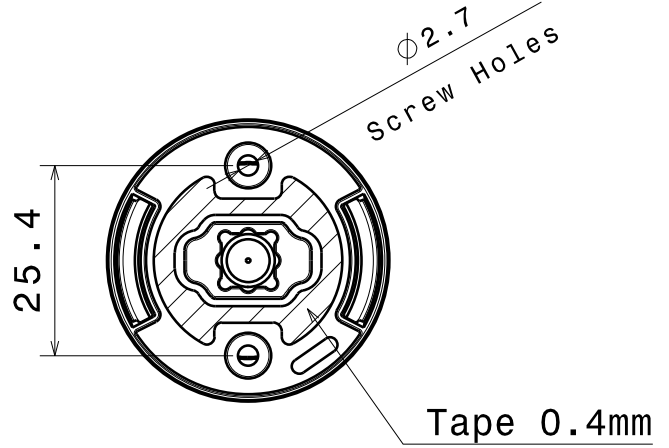

D

C

B

A

4

Isometric view

Front view

Oval beam direction

Top view

Materials:
 Lens PMMA
 Holder PC, BLACK
 Tape Pu foam

This drawing is our property.
 It can't be reproduced
 or communicated without
 our written agreement.

Ledil Oy
 Tehdaskatu 13
 FIN-24100 SALO
 Finland

DATE

12.4.2012

SIZE

A4

DRAWING NUMBER

REV

1

DESIGNED BY

p1

DATE

17.02.2011

SCALE

2:1

WEIGHT (g)

SHEET

1/1