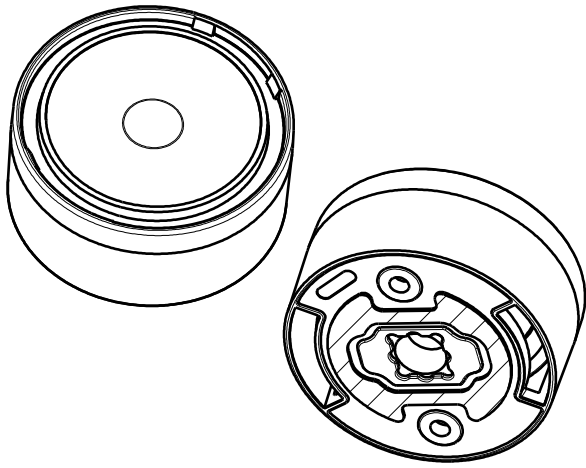

D

C

B

A

4

Isometric view

Front view

Oval beam direction

Top view

Materials:
 Lens PMMA
 Holder PC, BLACK
 Tape Pu foam

This drawing is our property.
 It can't be reproduced
 or communicated without
 our written agreement.

Ledil Oy
 Tehdaskatu 13
 FIN-24100 SALO
 Finland

DATE

12.4.2012

SIZE

A4

DRAWING NUMBER

REV

1

DESIGNED BY