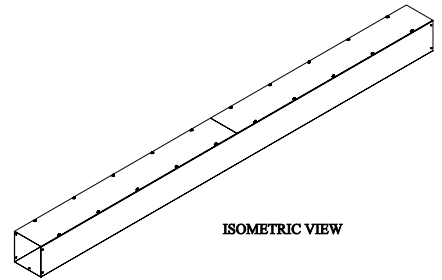

BACK VIEW

SIDE VIEW

TOP VIEW

120.00

FRONT VIEW

BOTTOM VIEW

SIDE VIEW

 PART No. CWSC8120NK
www.zhamanfy.com

ISOMETRIC VIEW