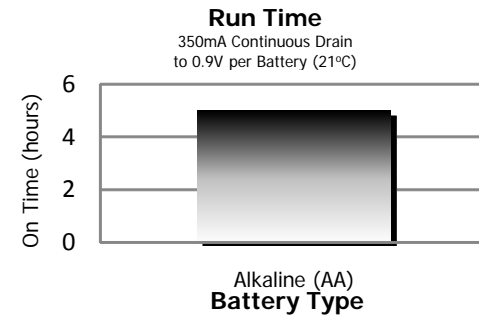

Performance:

Before Using Your Flashlight:
Please read all instructions and cautionary markings on the package and light

Important Notice

This datasheet contains information specific to products manufactured at the time of its publication
Contents herein do not constitute a warranty
©Energizer / All Rights Reserved