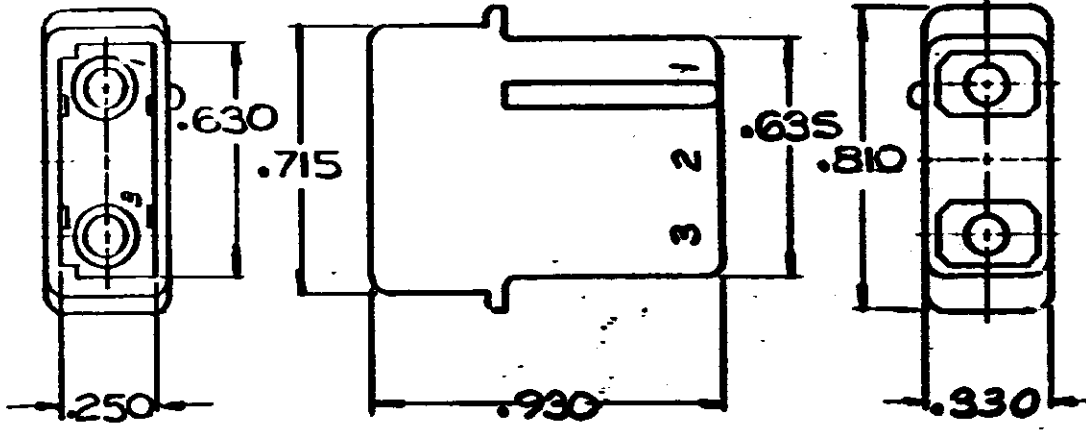

NUMBER 480726

S

- 1. MATES WITH PLUG 480725
- 2. TO BE USED WITH MATE-N-LOK DUAL LANCE PINS.

HOUSING	MATERIAL	COLOR
480726-0	NYLON	NATURAL
480726-1		BROWN
480726-2		RED
480726-3		ORANGE
480726-4		YELLOW
480726-6		BLUE
480726-7		VIOLET
480726-8		GRAY
480726-9	NYLON	BLACK

DIMENSIONS IN INCHES DO NOT SCALE PRINT.

Unauthorized copy and use is prohibited.

				© 1973 BY AMP INCORPORATED. ALL RIGHTS RESERVED. AMP PRODUCTS COVERED BY PATENTS AND/OR PATENTS PENDING.		<b>CUSTOMER COPY REFERENCE ONLY</b>	
				MATERIAL AND FINISH		 AMP INCORPORATED HARRISBURG, PENNA.	
C	OBS.-5 PER CM-895			SEE TABLE		CLASS: J84 PIN HOUSING	
B	REV PER CM	621		WIRE - RANGE - INSULATION		TYPE: PANEL MOUNT	
A <sub>1</sub>	RESTORED			TOLERANCE EXCEPT AS NOTED		CM: A NO 480726 REV C	
A	RELEASED			NAME: 3 CIRCUIT MATE-N-LOK CAP DUAL LANCE HOUSING			
LTR	REVISION RECORD	ECN	DATE				
DR	3-15-73	DE	3-21-73				
CHK	G. ECKMAN	APP	3-21-73				