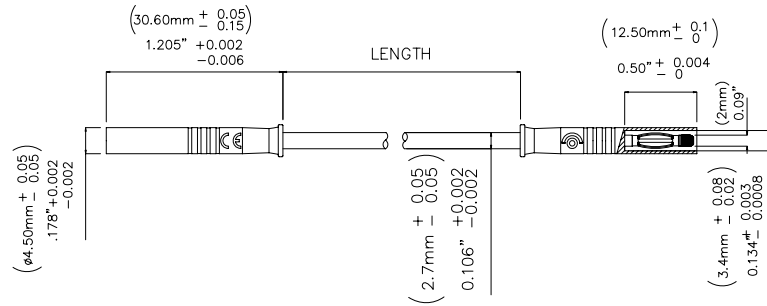

Models 72919
2mm SAFETY Sheathed Patch Cords

Features

- 2mm Male to male straight fixed safety patch cord mates with 2mm jacks.

Materials

- Wire Insulation: PVC
- Plug Body: Nickel plated Brass
- Plug Insulation: Polypropylene
- Plug Tip Insulation: Polysulfone

Ordering Information

Model: 72919-Length-Color
Available lengths: 20 inches (-20) or 39 inches (-39)
Available colors: Black (-0) or red (-2)

Specifications

Max Current	10A
Max Voltage	33 Vrms / 70 Vdc
Temperature	-20° C + 80° C
Max Resistance	0.02Ω

All dimensions are in inches. Tolerances (except noted): .xx = ±.02" (.51 mm), .xxx = ±.005" (.127 mm). All specifications are to the latest revisions. Specifications are subject to change without notice. Registered trademarks are the property of their respective companies.