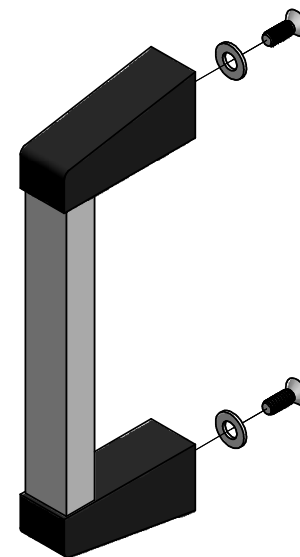

SIDE VIEW

EXPLODED HANDLE ASSEMBLY

BOTTOM VIEW

1427GBC, BB, GC		
Part #	Plastic End Post	Aluminum Bar Handle
1427GBC	Black	Clear
1427GBB	Black	Black
1427GGC	Grey	Clear
Hardware		
2 Screws - Countersink M4 X 10		
2 Washers		
**note handle sold singly		