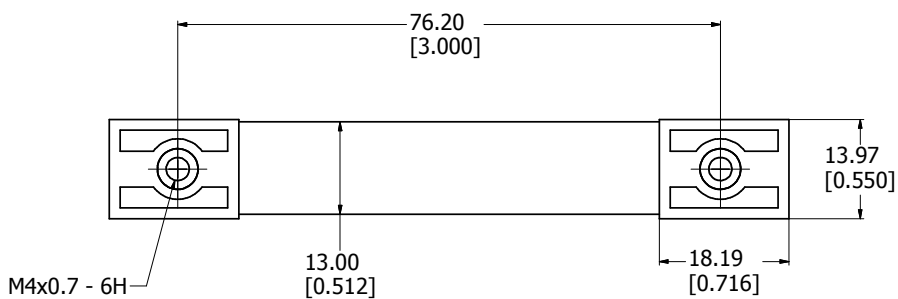

SIDE VIEW

EXPLODED HANDLE ASSEMBLY

BOTTOM VIEW

1427GBC, BB, GC		
Part #	Plastic End Post	Aluminum Bar Handle
1427GBC	Black	Clear
1427GBB	Black	Black
1427GGC	Grey	Clear
Hardware		
2 Screws - Countersink M4 X 10		
2 Washers		
**note handle sold singly		