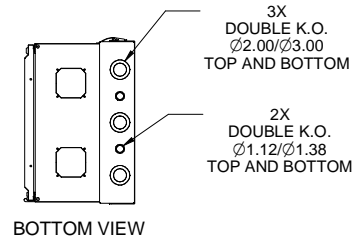

POWER BAR MOUNTING WITHOUT USING 'U' SPACE

Item Number	Title	Quantity
1	HWM - REAR MOUNT ASSY	1
2	HWM - CENTRE SECTION	1
3	HWM - VENTED DOOR ASSY	1
4	19" TAPPED PANEL RAILS (PAIR)	1

PART NUMBERS
HWM2432U11BK PAINTED BLACK SAND TEXTURED
VENTED FRONT DOOR