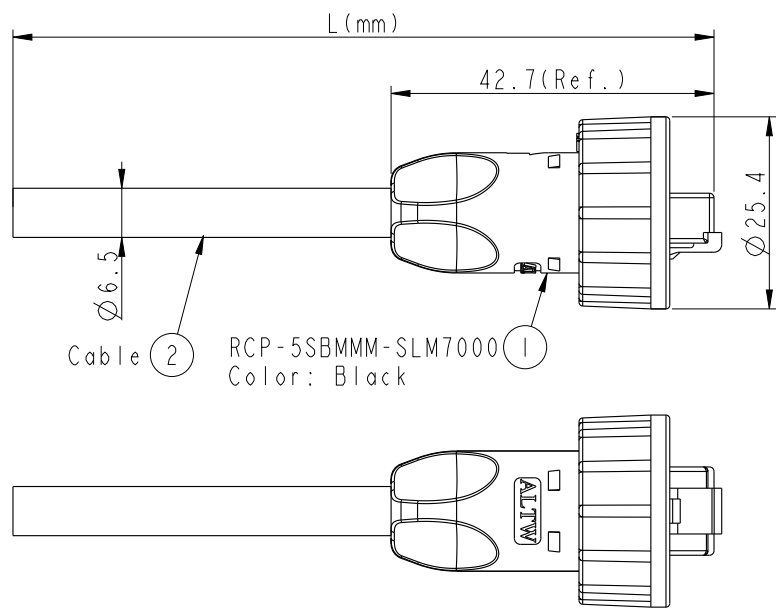

THIS DOCUMENT IS SUBJECT TO CHANGE WITHOUT NOTICE. IT IS CONFIDENTIAL AND A PROPERTY OF Amphenol LTW. DISCLOSURE TO THIRD PARTY HAS TO BE AUTHORIZED BY Amphenol LTW.

REV.	ECN NO.	DATE	SIGN	DESCRIPTION

Drain Wire	接地線	Shield	
Brown	棕	8	Twist
White/Brown	白/棕	7	
Green	綠	6	Twist
White/Blue	白/藍	5	
Blue	藍	4	Twist
White/Green	白/綠	3	
Orange	橘	2	Twist
White/Orange	白/橘	1	
Wire Color		Plug	
Pin Out			

RCP-5SBMMM-SLM7BXX
 T
 XX: 01~99Meters
 01: 01Meters
 02: 02Meters
 |
 99: 99Meters
 Cable Length(L):01~99Meters

Note:
 * \varnothing Important Dimension
 * Waterproof Rate: IP67
 * Plug: 8P8C, Gold Plated, Shielded
 * Screw Nut: Nylon+GF, Black
 * Cable: CAT5E FTP 24#*4P+D
 +Al/My(UV Resistant) OD=6.5mm, Black.
 * Cable Length Tolerance: 01M: ±40mm
 02~05M: ±60mm
 06~10M: ±100mm
 11~30M: ±200mm
 30~99M: ±500mm

UNIT:mm		TITLE RJ45, C Size		Amphenol LTW 安費諾亮泰企業股份有限公司	ITEM NO	DRAWN BY Tom	DATE 2014-08-29
		SCALE 1:1	SIZE A4		SHEET 1 OF 1	DWG NO RCP-5SBMMM-SLM7BXX	CHECKED BY Jerry
TOLERANCE .X ±0.25 .XX ±0.1 .XXX ±0.05 ANGLES ±1°		REV. A	WC-REV. A.2	\varnothing : Inspection item	CUSTOMER ALTW	APPROVED BY Victor	DATE 2014-08-29