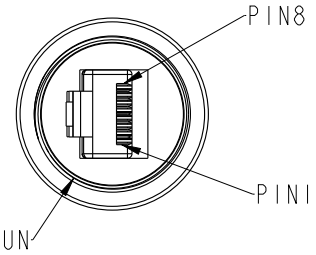

THIS DOCUMENT IS SUBJECT TO CHANGE WITHOUT NOTICE. IT IS CONFIDENTIAL AND A PROPERTY OF Amphenol LTW. DISCLOSURE TO THIRD PARTY HAS TO BE AUTHORIZED BY Amphenol LTW.

REV.	ECN NO.	DATE	SIGN	DESCRIPTION

Drain Wire	接地線	Shield	
Brown	棕	8	Twist
White/Brown	白/棕	7	
Green	綠	6	Twist
White/Blue	白/藍	5	
Blue	藍	4	Twist
White/Green	白/綠	3	
Orange	橘	2	Twist
White/Orange	白/橘	1	
Wire Color		Plug	
Pin Out			

RCP-5SBMMM-SLM7BXX
 T
 XX: 01~99Meters
 01: 01Meters
 02: 02Meters
 |
 99: 99Meters
 Cable Length(L):01~99Meters

Note:
 * \varnothing Important Dimension
 * Waterproof Rate: IP67
 * Plug: 8P8C, Gold Plated, Shielded
 * Screw Nut: Nylon+GF, Black
 * Cable: CAT5E FTP 24#*4P+D
 +Al/My(UV Resistant) OD=6.5mm, Black.
 * Cable Length Tolerance: 01M: ±40mm
 02~05M: ±60mm
 06~10M: ±100mm
 11~30M: ±200mm
 30~99M: ±500mm

UNIT:mm		TITLE RJ45, C Size		Amphenol LTW 安費諾亮泰企業股份有限公司	ITEM NO	DRAWN BY Tom	DATE 2014-08-29
		SCALE 1:1	SIZE A4		SHEET 1 OF 1	DWG NO RCP-5SBMMM-SLM7BXX	CHECKED BY Jerry
TOLERANCE .X ±0.25 .XX ±0.1 .XXX ±0.05 ANGLES ±1°		REV. A	WC-REV. A.2	\varnothing : Inspection item	CUSTOMER ALTW	APPROVED BY Victor	DATE 2014-08-29