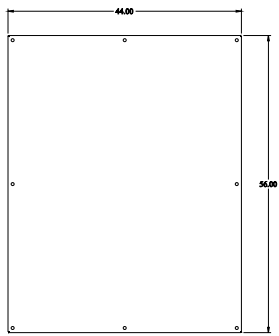

 **PART No. 1422N4B10F**  
for more information visit  
[www.hammfg.com](http://www.hammfg.com)  
Data subject to change without notice  
Isometric drawing Not to Scale

INNER PANEL

BACK VIEW

SIDE VIEW

TOP VIEW

FRONT VIEW

SIDE VIEW

BOTTOM VIEW

ISOMETRIC VIEW