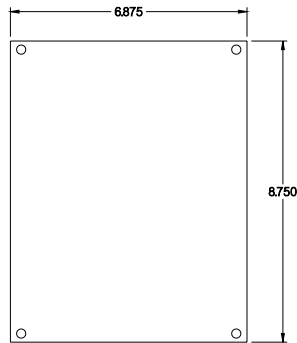

PART No. 1414N4I

for more information visit
www.hammfg.com

Data subject to change without notice

TOP VIEW

ISOMETRIC VIEW

BACK VIEW

LEFT SIDE VIEW

FRONT VIEW

RIGHT SIDE VIEW

INNER PANEL

BOTTOM VIEW