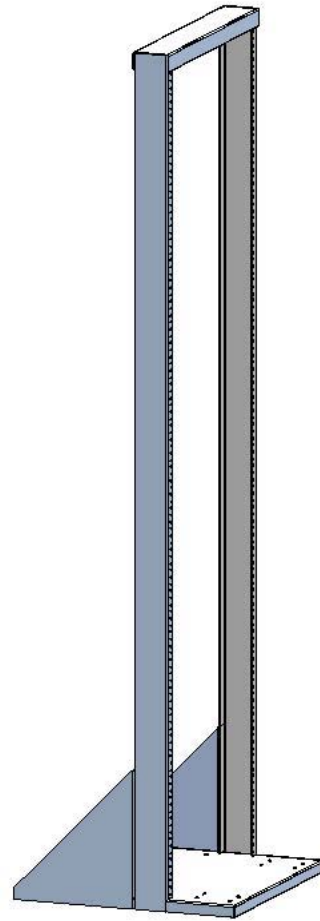

TOP VIEW

FRONT VIEW

SIDE VIEW

PART NUMBERS	
DNRR70LDW	PAINTED BLACK THIN FILM

NOTES
Welded Assembly See Hammond Website for Additional Accessories

Data subject to change without notice. Isometric drawing not to scale.

**HAMMOND
MANUFACTURING™**

www.hammondmfg.com

PART NO. DNRR70LDW