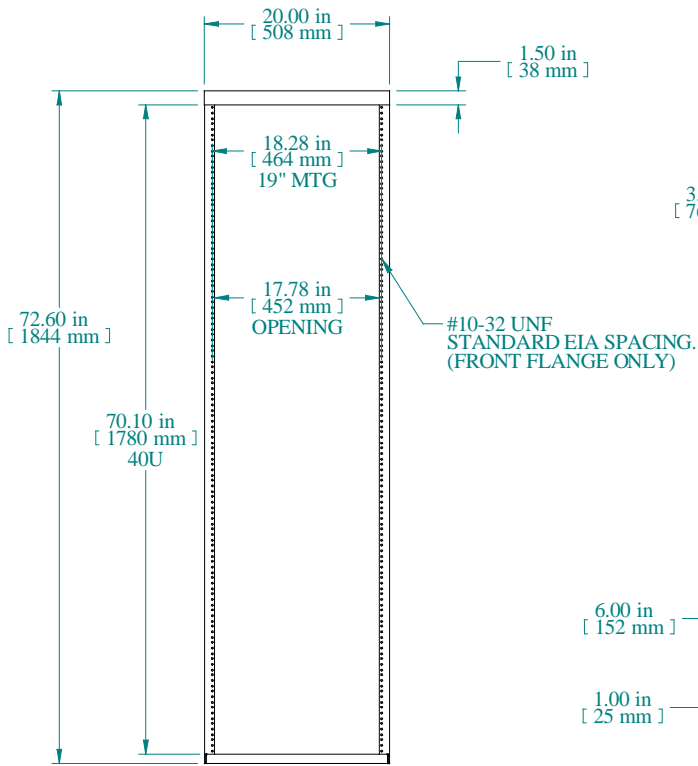

TOP VIEW

FRONT VIEW

SIDE VIEW

PART NUMBERS	
DNRR70LDW	PAINTED BLACK THIN FILM

NOTES
Welded Assembly See Hammond Website for Additional Accessories

Data subject to change without notice. Isometric drawing not to scale.

**HAMMOND
MANUFACTURING™**

www.hammondmfg.com

PART NO. DNRR70LDW