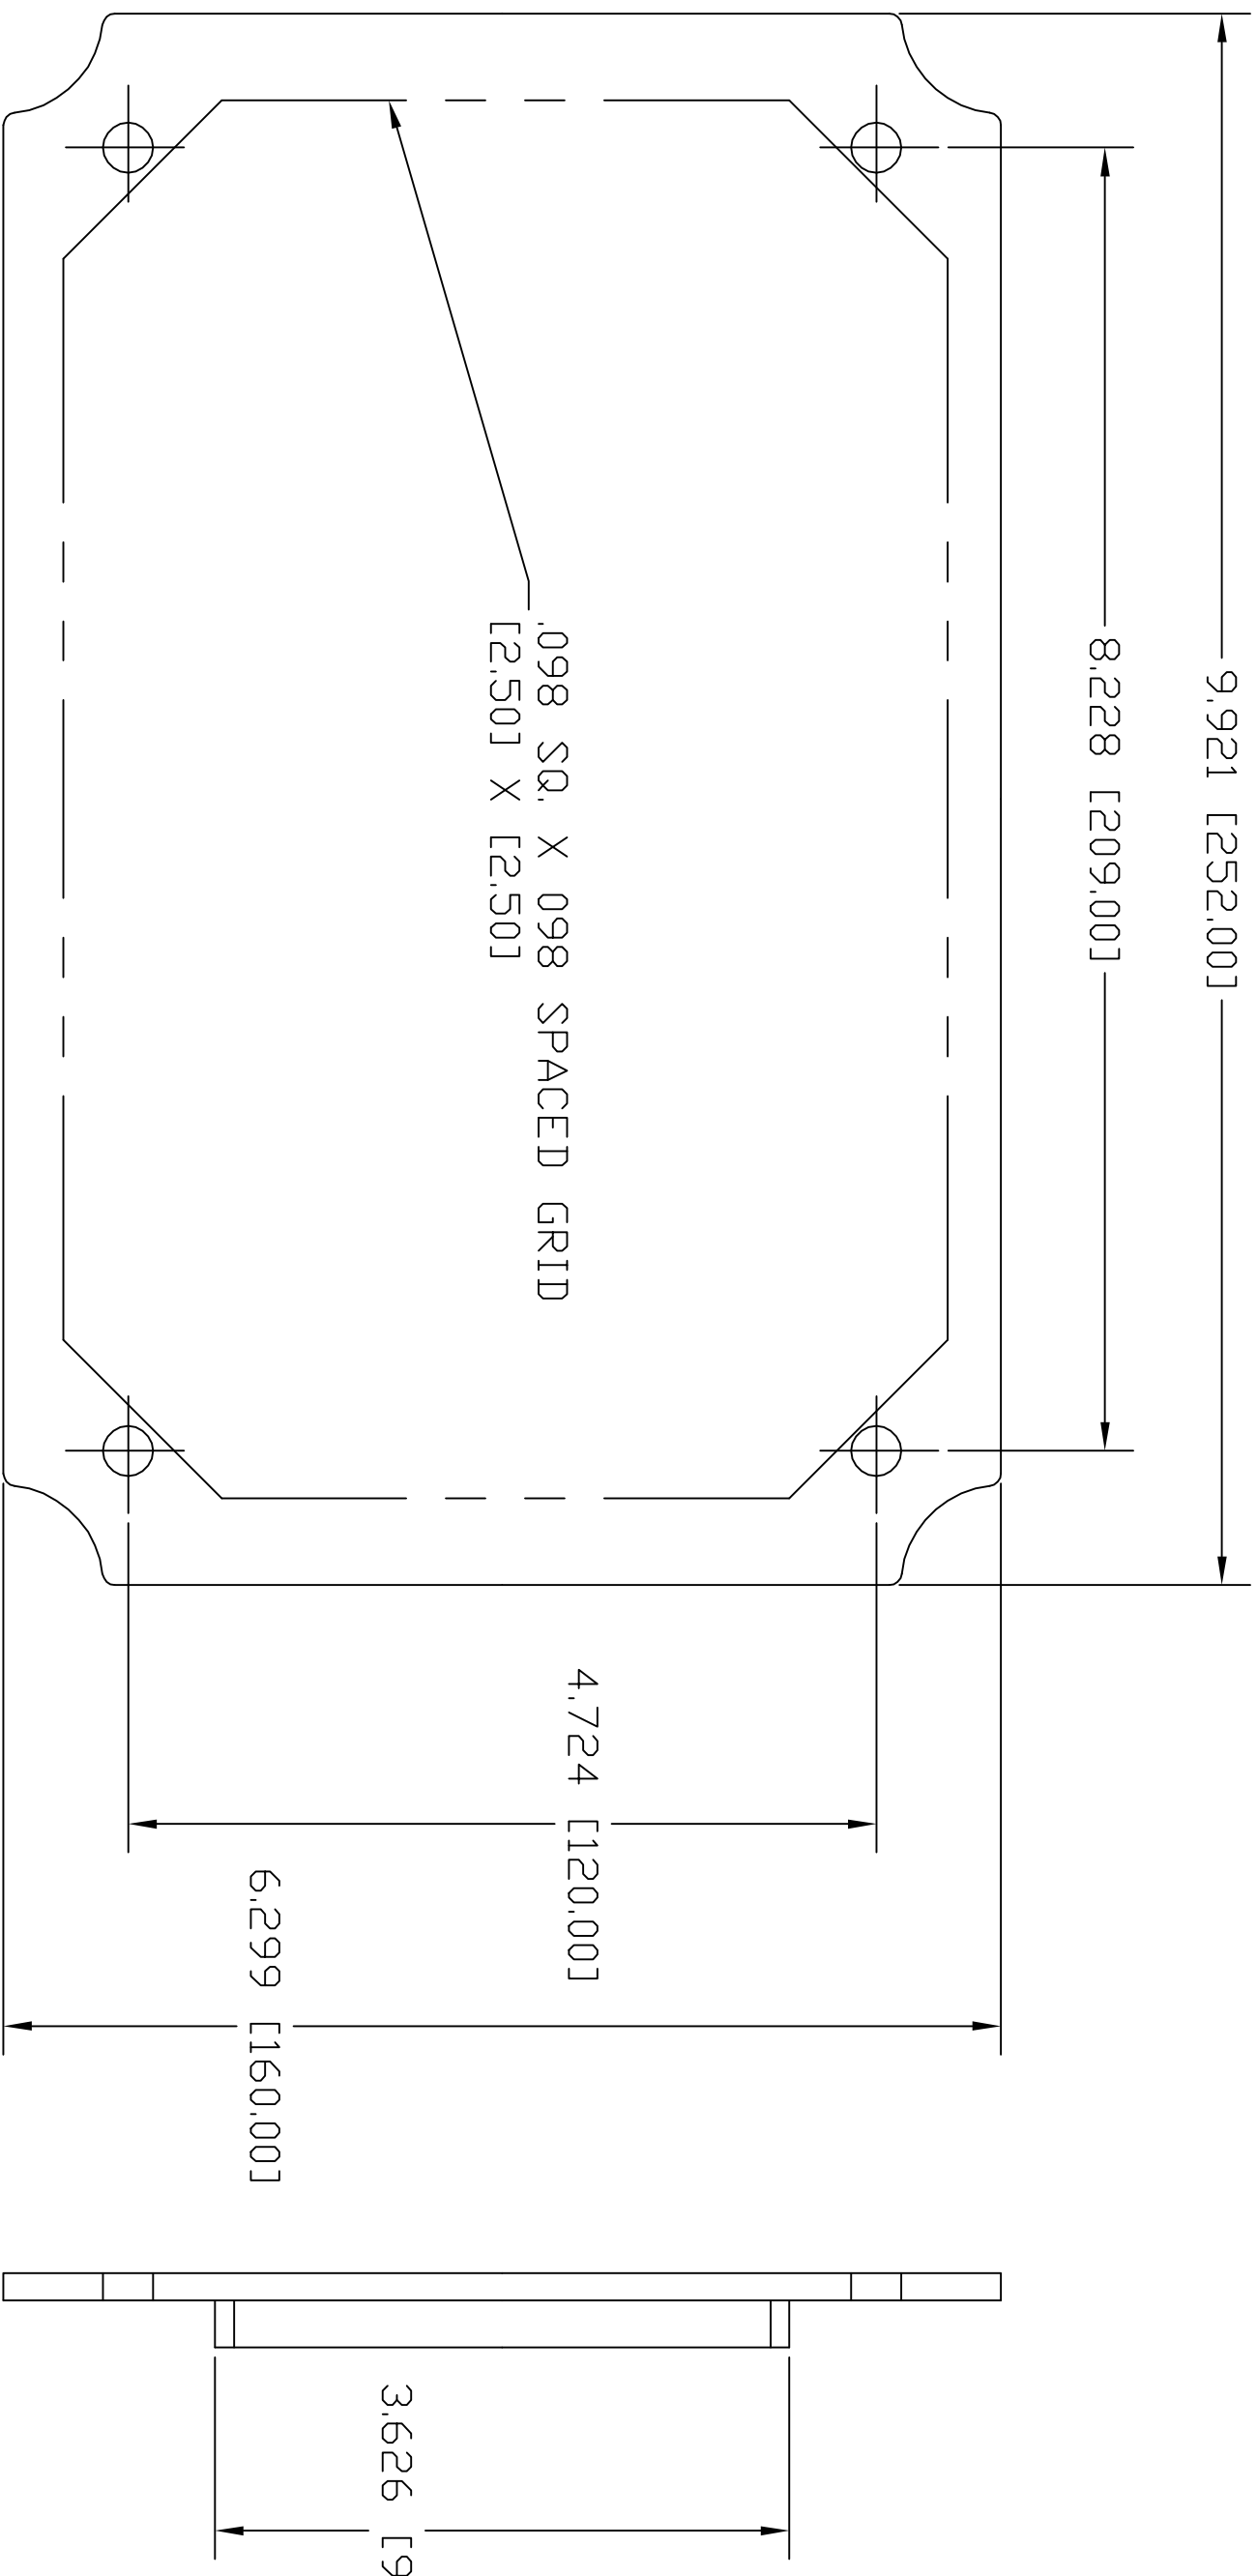

PART NAME

MOUNTING PANEL

PART No.

NBX-10985

REV. DATE

3-2-09

MATERIAL: ABS PLASTIC, UL94-HB