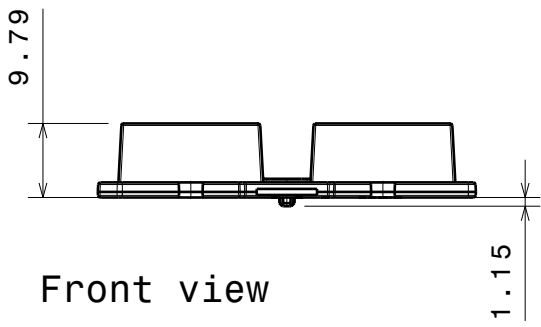

D

C

B

A

4

Front view

Isometric view

3

Top view

LED middle position

Bottom view

2

2

INDEX	PART NO	DESCRIPTION	MATERIAL	COLOUR
1	C14724	HB-2x2-WWW	PMMA	

Tolerances if not otherwise shown  
 According to DIN ISO 2768-1  
 Linear measures:  
 up to 30mm class M, otherwise class C  
 According to DIN ISO 2768-2  
 Form and position: class L

SIZE	PART NUMBER
A4	C14724

SCALE	1:1	WEIGHT	13,66 g	SHEET	1/1
-------	-----	--------	---------	-------	-----

1

1

D

A