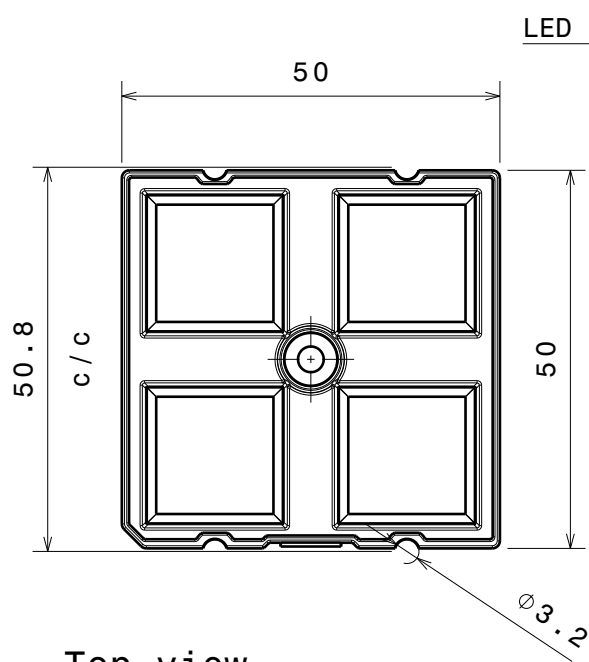

D

C

B

A

4

Front view

Isometric view

3

Top view

LED middle position

Bottom view

2

2

INDEX	PART NO	DESCRIPTION	MATERIAL	COLOUR
1	C14724	HB-2x2-WWW	PMMA	

Tolerances if not otherwise shown  
 According to DIN ISO 2768-1  
 Linear measures:  
 up to 30mm class M, otherwise class C  
 According to DIN ISO 2768-2  
 Form and position: class L

SIZE	PART NUMBER
A4	C14724

SCALE	1:1	WEIGHT	13,66 g	SHEET	1/1
-------	-----	--------	---------	-------	-----

1

1

D

A