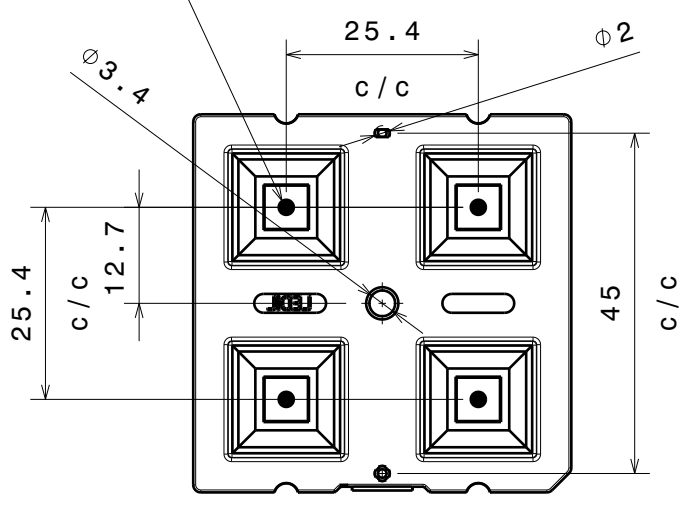

D

C

B

A

4

Front view

Isometric view

3

Top view

LED middle position

Bottom view

2

2

INDEX	PART NO	DESCRIPTION	MATERIAL	COLOUR
1	C14724	HB-2x2-WWW	PMMA	

Tolerances if not otherwise shown  
 According to DIN ISO 2768-1  
 Linear measures:  
 up to 30mm class M, otherwise class C  
 According to DIN ISO 2768-2  
 Form and position: class L

SIZE	PART NUMBER
A4	C14724

SCALE	1:1	WEIGHT	13,66 g	SHEET	1/1
-------	-----	--------	---------	-------	-----

1

1

D

A