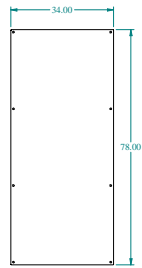

PART No. 1422MD3

for more information visit
www.hammfg.com
Data subject to change without notice
Isometric drawing Not to Scale

INNER PANEL

INNER PANEL

BACK SIDE VIEW

LEFT SIDE VIEW

FRONT VIEW

RIGHT SIDE VIEW

TOP VIEW

BOTTOM VIEW

ISOMETRIC VIEW