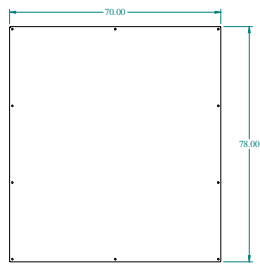

PART No. 1422MD3

for more information visit
www.hammfg.com
Data subject to change without notice
Isometric drawing Not to Scale

INNER PANEL

INNER PANEL

BACK SIDE VIEW

LEFT SIDE VIEW

FRONT VIEW

RIGHT SIDE VIEW

TOP VIEW

BOTTOM VIEW

ISOMETRIC VIEW