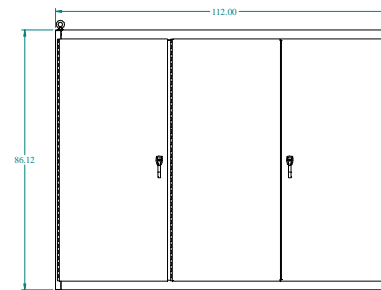

PART No. 1422MD3

for more information visit
www.hammfg.com
Data subject to change without notice
Isometric drawing Not to Scale

INNER PANEL

INNER PANEL

BACK SIDE VIEW

LEFT SIDE VIEW

FRONT VIEW

RIGHT SIDE VIEW

TOP VIEW

BOTTOM VIEW

ISOMETRIC VIEW