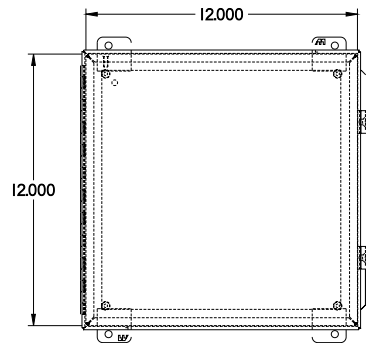

PART No. 1414N4PHS16L6

for more information visit
www.hammfg.com

Data subject to change without notice

TOP VIEW

ISOMETRIC VIEW

BACK VIEW

LEFT SIDE VIEW

FRONT VIEW

RIGHT SIDE VIEW

INNER PANEL

BOTTOM VIEW