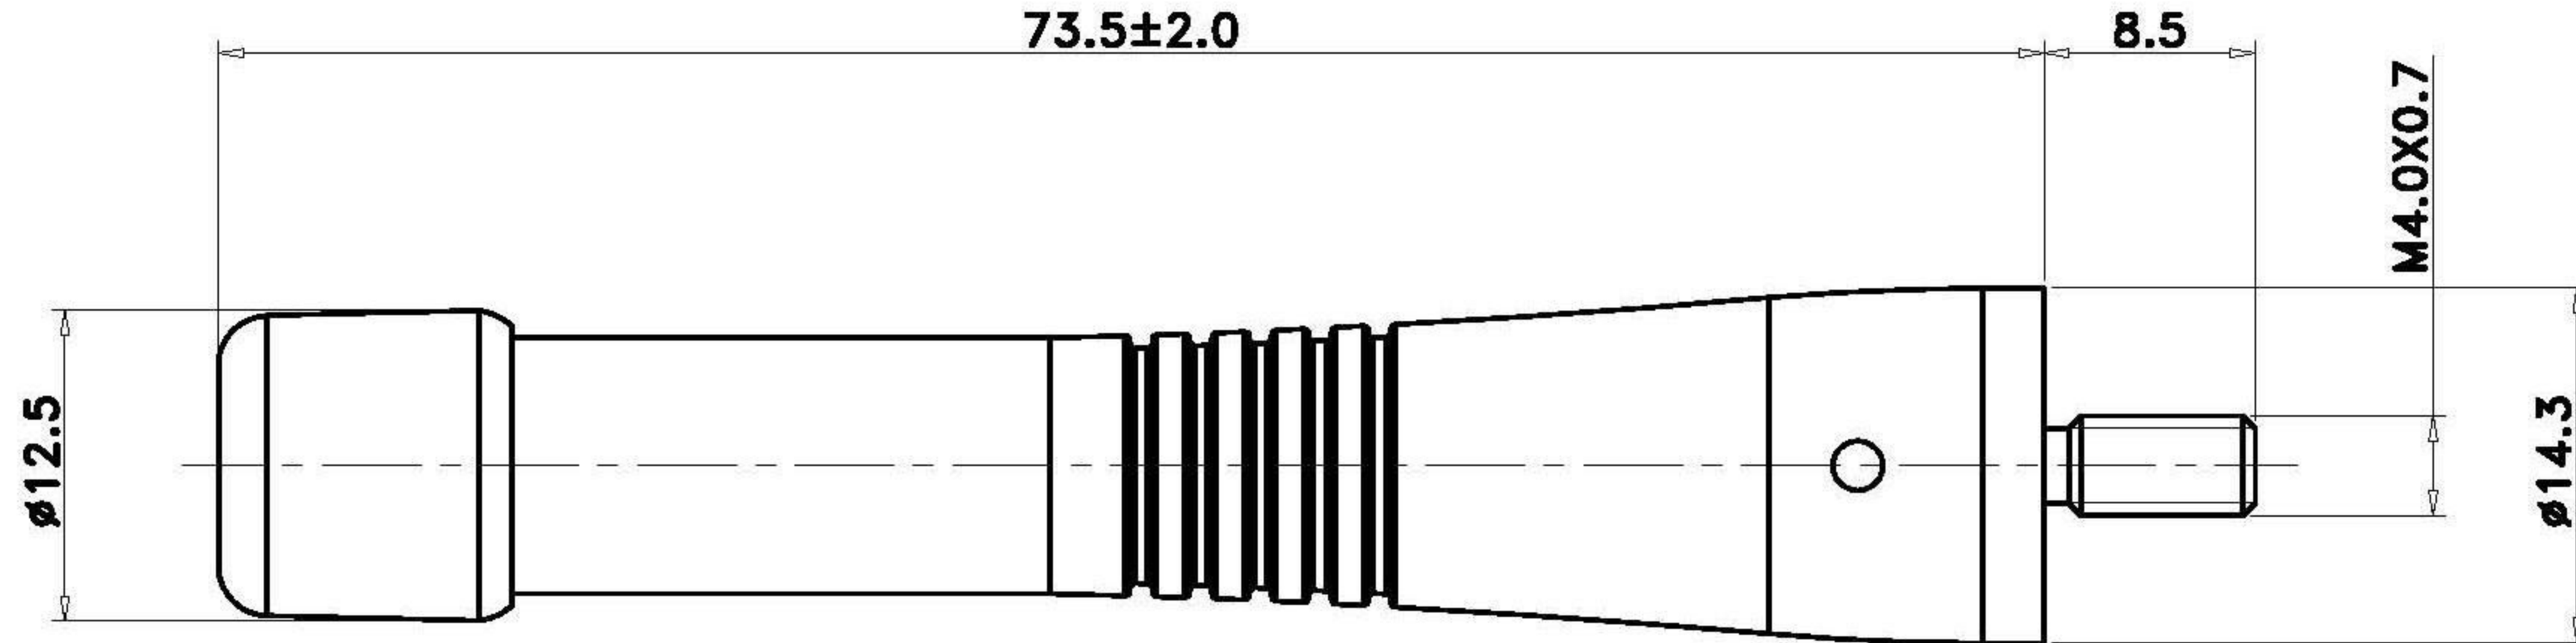

PU-M4-315  
 315±10MHz

REV.	ISSUE FOR	OLD DRAWING NO.	80<L<=250	±0.5
			25<L<=80	±0.4
			8<L<=25	±0.3
			L<=8	±0.2

<b>TITLE</b>	Rubber Antenna	<b>SCALE</b>	2 : 1	<b>DRAWN</b>	PJS	14/06/06
<b>PART NAME</b>	PU-M4-315	<b>MATERIAL</b>		<b>INSPECTED</b>		
RF SOLUTIONS Ltd		<b>HANDLING</b>		<b>APPROVED</b>		
		<b>DRAWING NO.</b>	PU-M4-315			