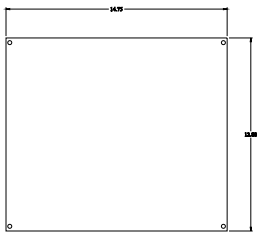

PART No. 1485EJ

for more information visit
www.hammfg.com

Data subject to change without notice

Isometric drawing Not to Scale

TOP VIEW

ISOMETRIC VIEW

INNER PANEL

BACK VIEW

SIDE VIEW

FRONT VIEW

SIDE VIEW

BOTTOM VIEW