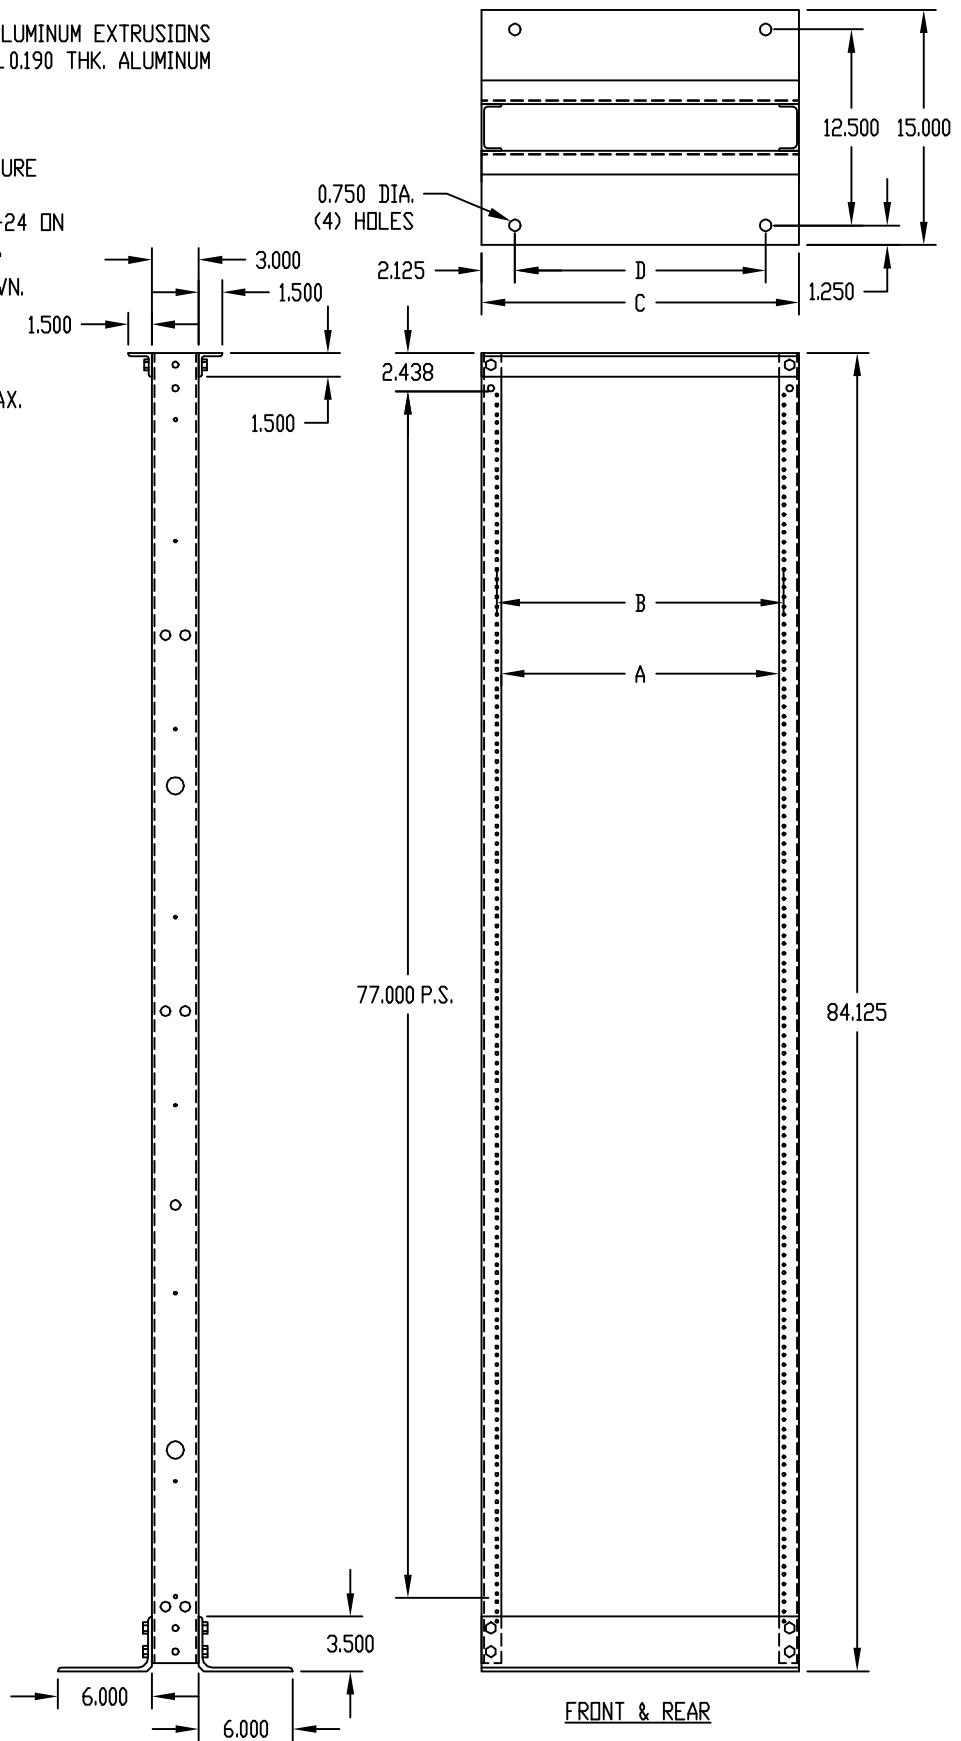

PART NAME

ALUMINUM RELAY RACK

PART No.

ARR-1272-NF & ARR-1272-BT
ARR-1294 NF & ARR-1294-BT

MATERIAL:

BASE & TOP ANGLES — ALUMINUM EXTRUSIONS
UPRIGHTS — 0.190 THK. ALUMINUM

FINISH:

(SUFFIX -NF) NATURAL
(SUFFIX -BT) BLACK TEXTURE

UPRIGHTS ARE TAPPED #12-24 DN
E.I.A. UNIVERSAL SPACING.

UNIT SHIPPED KNOCKED DOWN.

LOAD RATING: 1000 LBS. MAX.

| PART NO. | PANEL SPACE | OVERALL HEIGHT | A | B | C | D |
|-------------|-------------|----------------|--------|--------|--------|--------|
| ARR-1272-NF | 77.000 | 84.125 | 17.752 | 18.312 | 20.250 | 16.000 |
| ARR-1272-BT | 77.000 | 84.125 | 17.752 | 18.312 | 20.250 | 16.000 |
| ARR-1294-NF | 77.000 | 84.125 | 21.752 | 22.312 | 24.250 | 20.000 |
| ARR-1294-BT | 77.000 | 84.125 | 21.752 | 22.312 | 24.250 | 20.000 |