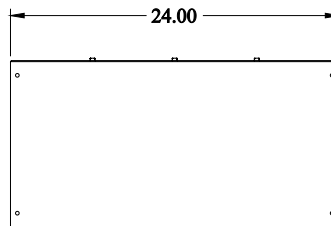

PART No. CWSC1224NK

for more information visit
www.hamfmg.com

Data subject to change without notice

Isometric drawing Not to Scale

ISOMETRIC VIEW

TOP VIEW

FRONT VIEW

SIDE VIEW

BACK VIEW

SIDE VIEW

BOTTOM VIEW