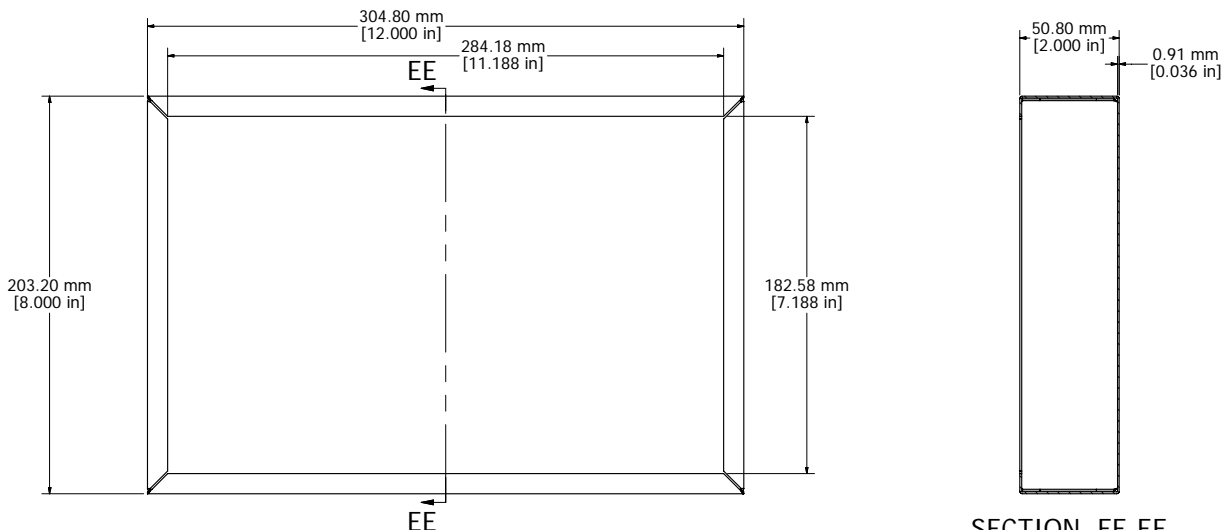

1431-22 OR 1431-22BK3 - VIEW FROM TOP (SOLD SEPERATELY)

1441-22 OR 1441-22BK3 - VIEW FROM TOP (SOLD SEPERATELY)

SECTION EE-EE

- CHASIS - 0.036" 20 GAUGE STEEL - ASA 61 GREY - 1441-22
- COVER - 0.036" 20 GAUGE STEEL - ASA 61 GREY - 1431-22
- CHASIS - 0.036" 20 GAUGE STEEL - BLACK - 1441-22BK3
- COVER - 0.036" 20 GAUGE STEEL - BLACK - 1431-22BK3
- SCREWS (6-32 x 1/4 SHEET METAL SCREWS) (SOLD SEPERATELY) - 1421J6