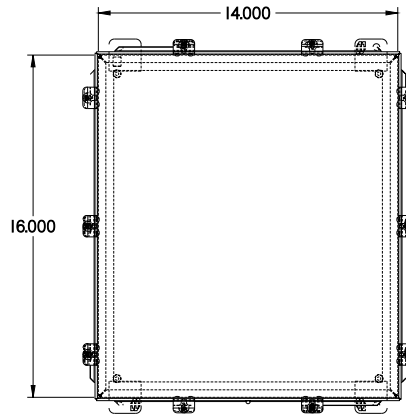

PART No. 1414N4O6

for more information visit
www.hammfg.com

Data subject to change without notice

TOP VIEW

ISOMETRIC VIEW

BACK VIEW

LEFT SIDE VIEW

FRONT VIEW

RIGHT SIDE VIEW

INNER PANEL

BOTTOM VIEW