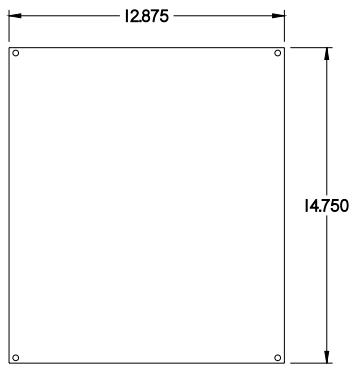

PART No. 1414N4O6

for more information visit
www.hammfg.com

Data subject to change without notice

TOP VIEW

ISOMETRIC VIEW

BACK VIEW

LEFT SIDE VIEW

FRONT VIEW

RIGHT SIDE VIEW

INNER PANEL

BOTTOM VIEW