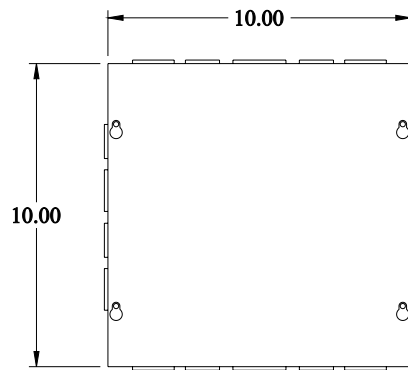

PART No. CSKO10104

for more information visit
www.hammfg.com

Data subject to change without notice

Isometric drawing Not to Scale

TOP VIEW

ISOMETRIC VIEW

SIDE VIEW

FRONT VIEW

SIDE VIEW

BOTTOM VIEW