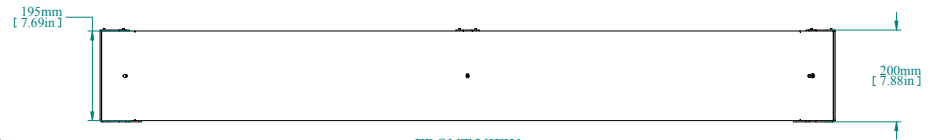

ISOMETRIC VIEW

REAR VIEW

L.S. VIEW

FRONT VIEW

PART NUMBERS	
HPLW216	PAINTED TEXTURED BLACK

NOTES
 HPLW contains 4 corner supports along with corresponding front and rear panels.
 See Hammond Website for Additional Accessories.

Data subject to change without notice. Isometric drawing not to scale.

**HAMMOND
 MANUFACTURING™**
 www.hammondmfg.com
 PART NO. HPLW216