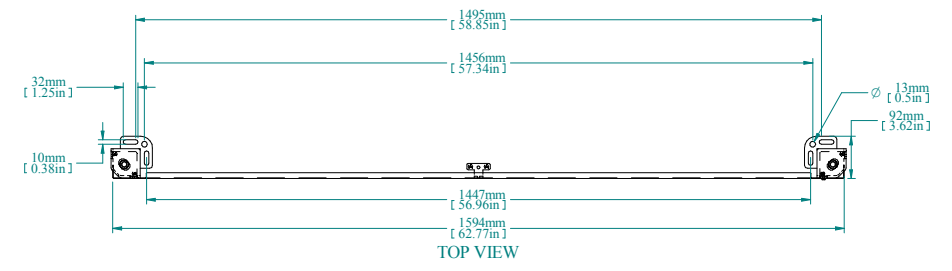

ISOMETRIC VIEW

REAR VIEW

L.S. VIEW

FRONT VIEW

PART NUMBERS	
HPLW216	PAINTED TEXTURED BLACK

NOTES
 HPLW contains 4 corner supports along with corresponding front and rear panels.
 See Hammond Website for Additional Accessories.

Data subject to change without notice. Isometric drawing not to scale.

**HAMMOND
 MANUFACTURING™**
 www.hammondmfg.com
 PART NO. HPLW216