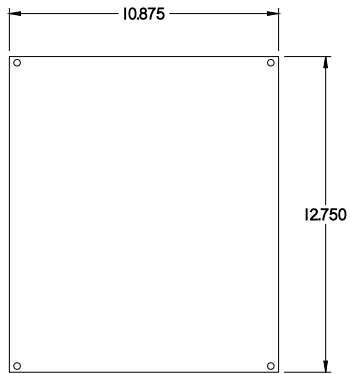

PART No. 1414N4M6

for more information visit
www.hammfg.com

Data subject to change without notice

TOP VIEW

ISOMETRIC VIEW

BACK VIEW

LEFT SIDE VIEW

FRONT VIEW

RIGHT SIDE VIEW

INNER PANEL

BOTTOM VIEW