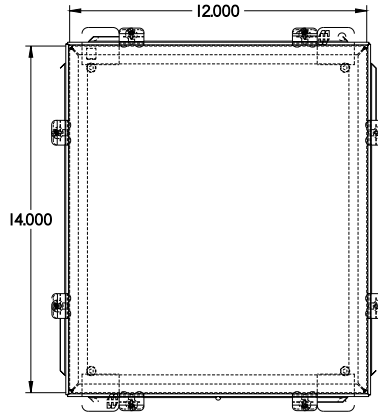

PART No. 1414N4M6

for more information visit
www.hammfg.com

Data subject to change without notice

TOP VIEW

ISOMETRIC VIEW

BACK VIEW

LEFT SIDE VIEW

FRONT VIEW

RIGHT SIDE VIEW

INNER PANEL

BOTTOM VIEW