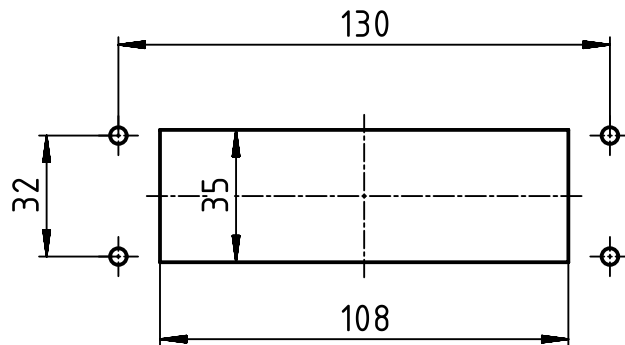

1 2 3 4 5 6

A

B

C

D

(1:2) panel cut out

	All rights reserved Department EL PD - DE	All Dimensions in mm Original Size DIN A4		Scale 1:1	Free size tol.	Ref.	
		Created by PRIESTER	Inspected by SCHNIEDER	Standardisation TIEMANNA	Date 2014-03-18	State Final Release	
HARTING Electric GmbH & Co. KG D-32339 Espelkamp		Title Han M Base Panel for Central Lever				Doc-Key / ECM-Nr. 100179181/UGD/005/A 500000066520	
		Type TB	Number 09 37 024 0381			Rev. A	Page 1/1