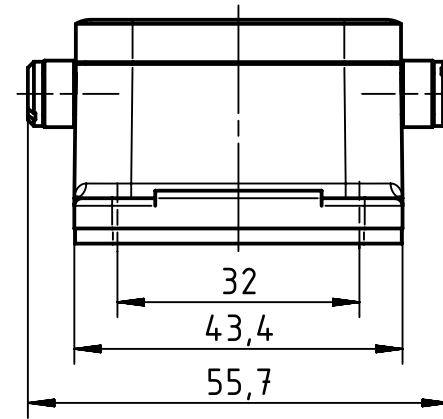

1 2 3 4 5 6

A

B

C

D

(1:2) panel cut out

	All rights reserved Department EL PD - DE	All Dimensions in mm Original Size DIN A4		Scale 1:1	Free size tol.	Ref.	
		Created by PRIESTER	Inspected by SCHNIEDER	Standardisation TIEMANNA	Date 2014-03-18	State Final Release	
HARTING Electric GmbH & Co. KG D-32339 Espelkamp		Title Han M Base Panel for Central Lever				Doc-Key / ECM-Nr. 100179181/UGD/005/A 500000066520	
		Type TB	Number 09 37 024 0381			Rev. A	Page 1/1