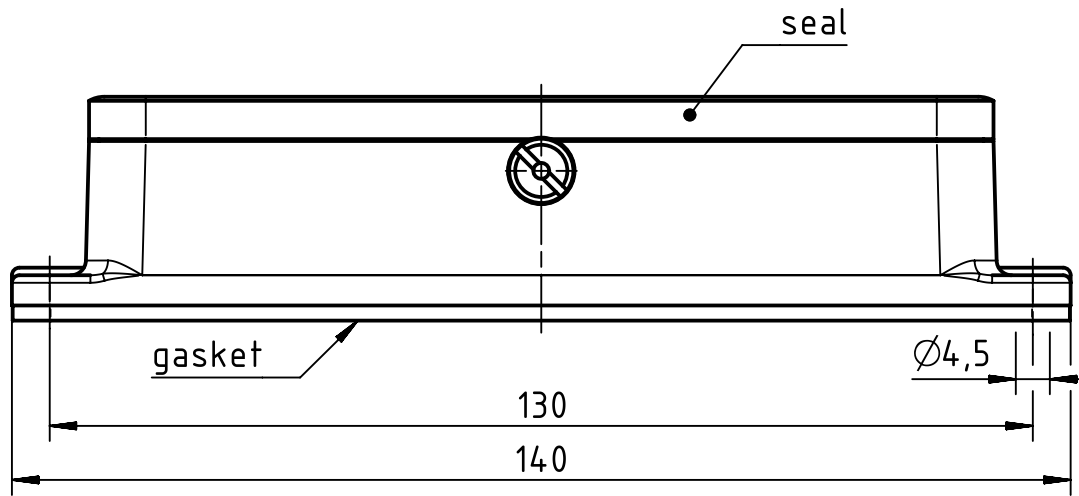

1 2 3 4 5 6

A

B

C

D

(1:2) panel cut out

	All rights reserved Department EL PD - DE	All Dimensions in mm Original Size DIN A4		Scale 1:1	Free size tol.	Ref.	
		Created by PRIESTER	Inspected by SCHNIEDER	Standardisation TIEMANNA	Date 2014-03-18	State Final Release	
HARTING Electric GmbH & Co. KG D-32339 Espelkamp		Title Han M Base Panel for Central Lever				Doc-Key / ECM-Nr. 100179181/UGD/005/A 500000066520	
		Type TB	Number 09 37 024 0381			Rev. A	Page 1/1