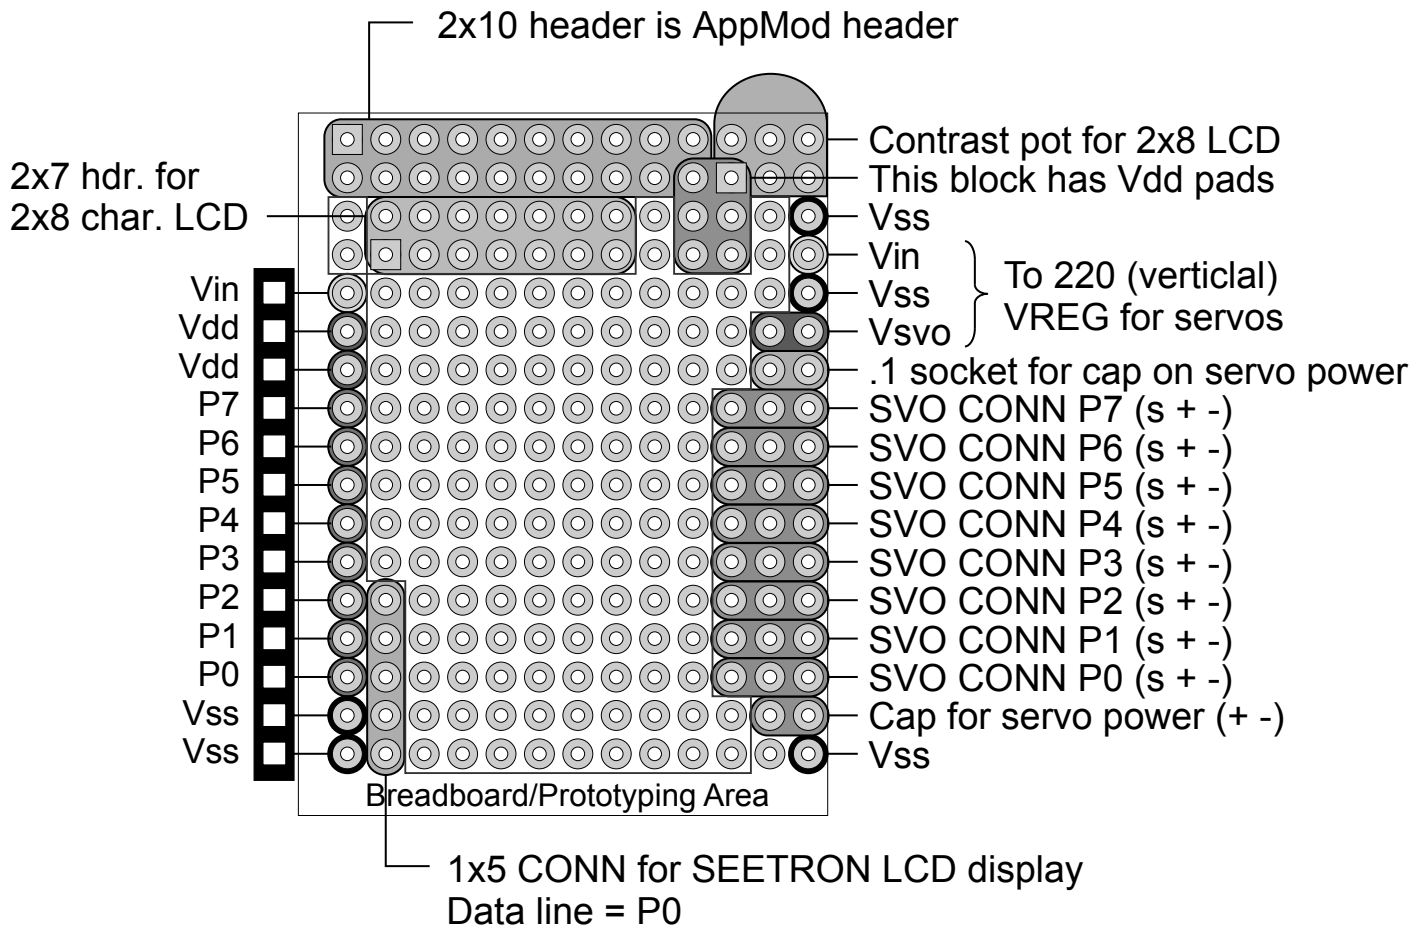

# BASIC Stamp® 1 Project Board Rev A

## *Pre-wired connector locations*

\* Pad denotes Pin 1 where applicable.