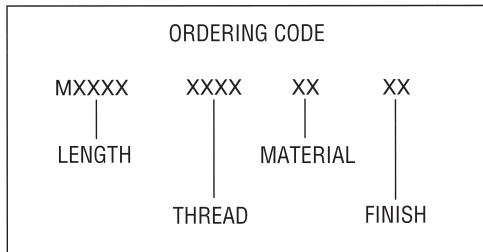

# 4.5mm HEX MALE-FEMALE STANDOFFS

Available with thread locking products, see page vii

See page 6M for finish codes  
For non-standard parts contact Sales Office

THREAD	BODY LENGTH "L"				
	5	6	7	8	9
M2.5x0.45	1.9	2.9	3.9		
M3x0.5	1.8	2.8	3.8	4.8	5.8

LENGTH	PART NO.
5	M2100
6	M2101
7	M2102
8	M2103
9	M2104
10	M2105
11	M2106
12	M2107
13	M2108
14	M2109
15	M2110
16	M2111
17	M2112
18	M2113
19	M2114

LENGTH	PART NO.
20	M2115
21	M2116
22	M2117
23	M2118
24	M2119
25	M2120
28	M2121
31	M2122
34	M2123
37	M2124
40	M2125
43	M2126
46	M2127
49	M2128
52	M2129

THREAD	CODE	LENGTH	
		"A"	"B"
M2.5x0.45	2545	4.8	3.97
M3x0.5	3005	6.4	4.76

MATERIAL	CODE	RoHS
Aluminum	AL	YES
Brass	B	YES
Stainless Steel	SS	YES
Steel	S	YES
Nylon	N	YES