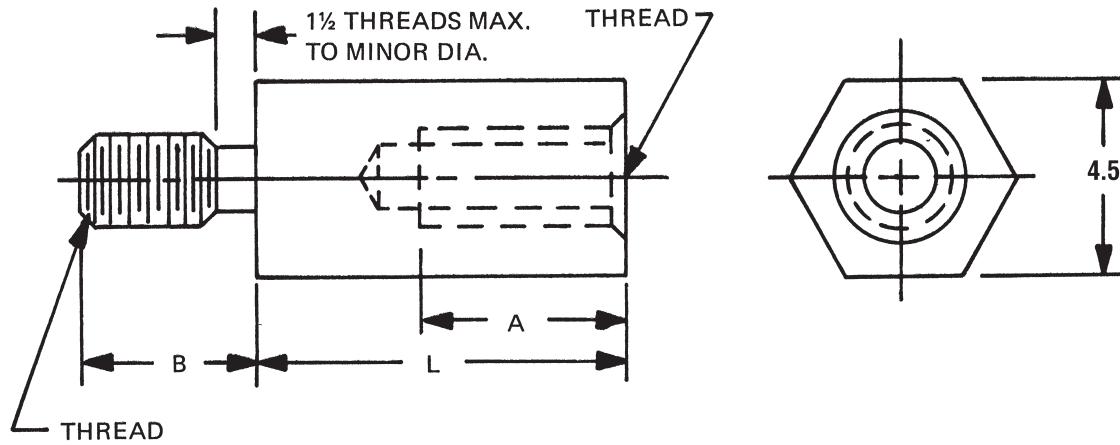

# 4.5mm HEX MALE-FEMALE STANDOFFS

Available with thread locking products, see page vii

See page 6M for finish codes  
For non-standard parts contact Sales Office

THREAD	BODY LENGTH "L"				
	5	6	7	8	9
M2.5x0.45	1.9	2.9	3.9		
M3x0.5	1.8	2.8	3.8	4.8	5.8

LENGTH	PART NO.
5	M2100
6	M2101
7	M2102
8	M2103
9	M2104
10	M2105
11	M2106
12	M2107
13	M2108
14	M2109
15	M2110
16	M2111
17	M2112
18	M2113
19	M2114

LENGTH	PART NO.
20	M2115
21	M2116
22	M2117
23	M2118
24	M2119
25	M2120
28	M2121
31	M2122
34	M2123
37	M2124
40	M2125
43	M2126
46	M2127
49	M2128
52	M2129

THREAD	CODE	LENGTH	
		"A"	"B"
M2.5x0.45	2545	4.8	3.97
M3x0.5	3005	6.4	4.76

MATERIAL	CODE	RoHS
Aluminum	AL	YES
Brass	B	YES
Stainless Steel	SS	YES
Steel	S	YES
Nylon	N	YES