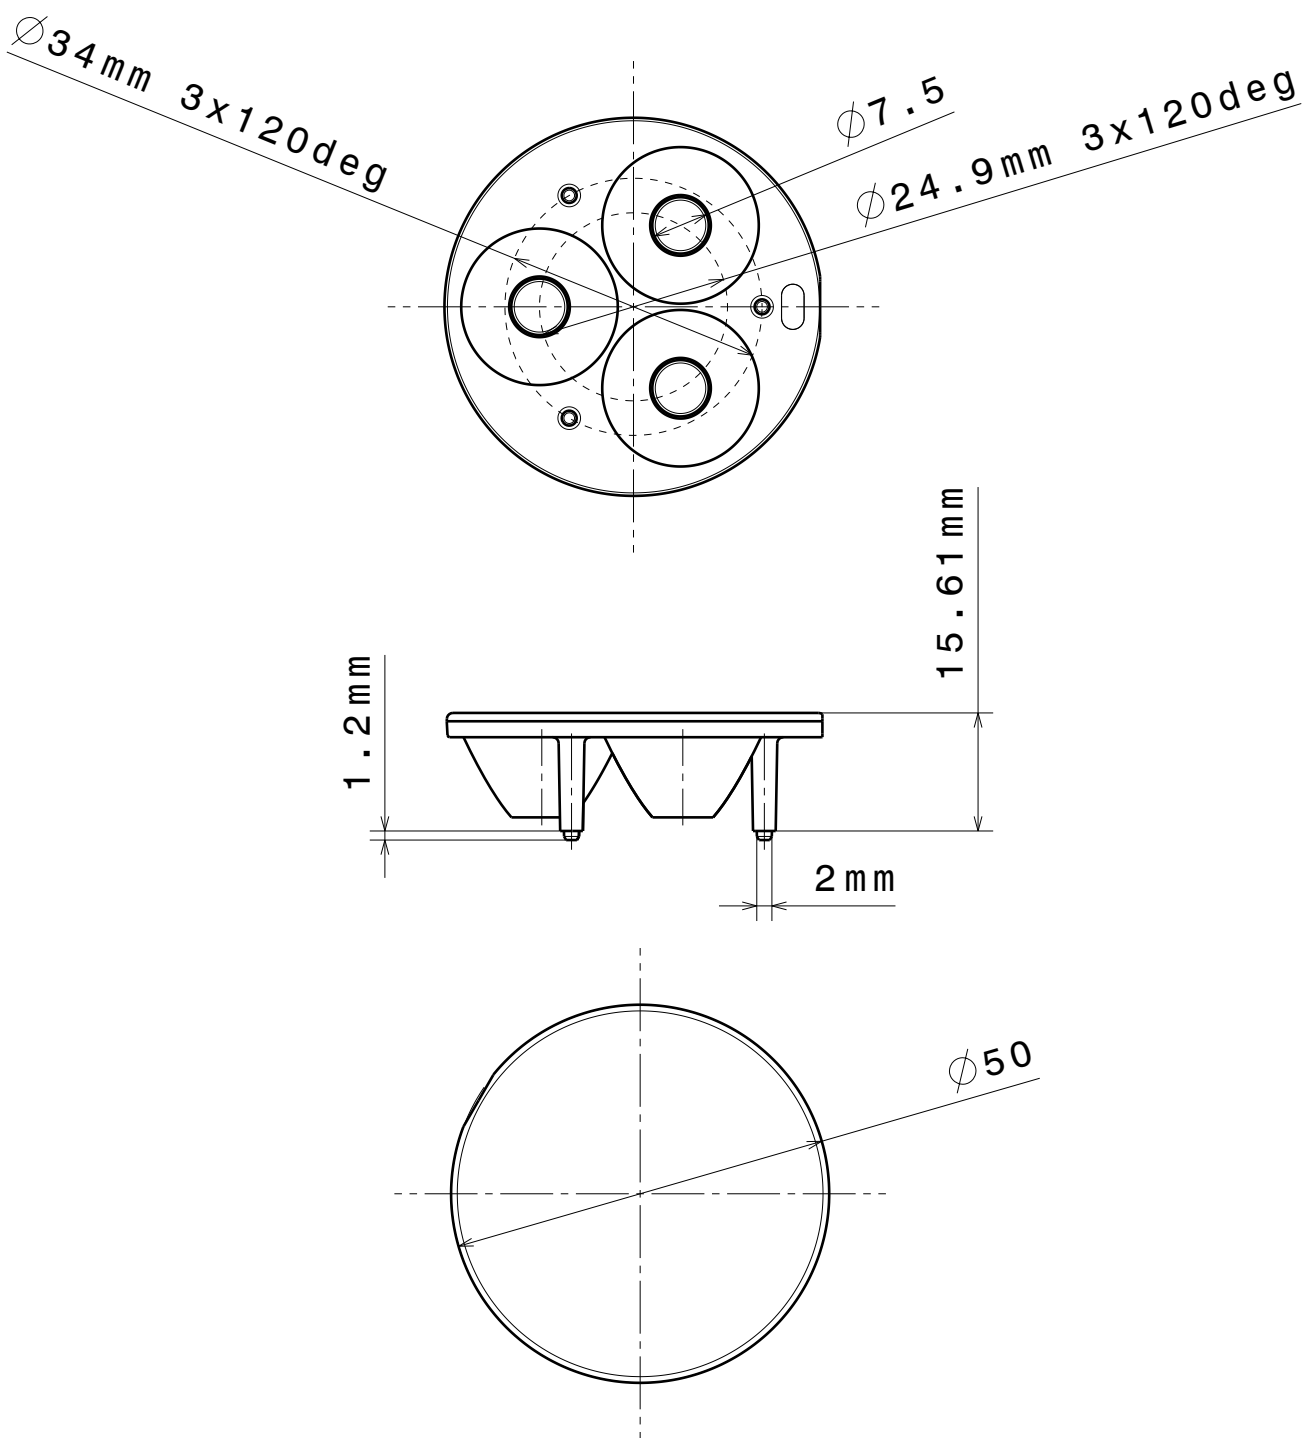

2

2

Material: PMMA Clear

This drawing is our property. It can't be reproduced or communicated without our written agreement.

Ledil Oy  
Salorankatu 10  
FIN-24100 SALO  
Finland

DRAWING TITLE

Rocket3 / Martha

DRAWN BY  
ah

DATE  
8.11.2013

CHECKED BY  
X

DATE  
8.11.2013

SIZE  
A4

DRAWING NUMBER

REV  
1

DESIGNED BY  
hh

DATE  
29.05.2007

SCALE 1:1 WEIGHT (g)

SHEET 1/1

D

A

1

1